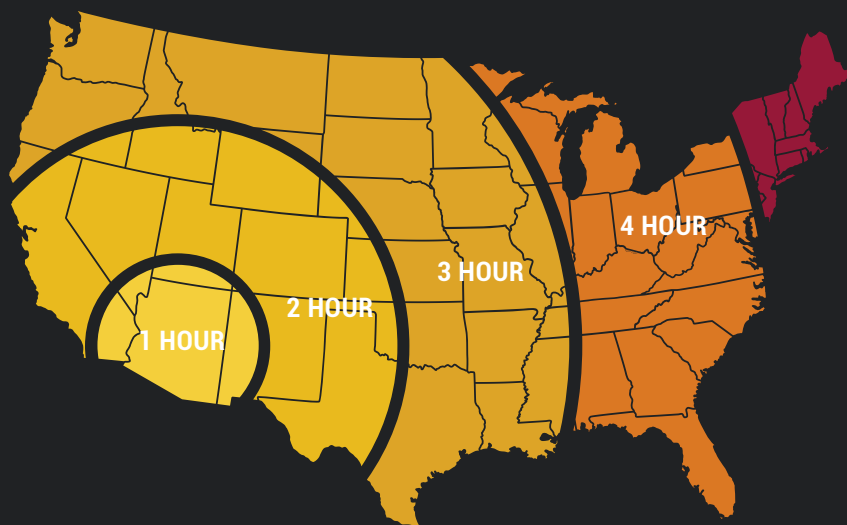

TOP 10 Best U.S. cities in which to live

- 24/7 Wall St.

Goodyear is Only 20 Minutes from Downtown Phoenix

Flight Times from Phoenix

Goodyear is Geared for Growth

The Nation's #2 Workforce Market

Located in Metro Phoenix, the country's #2 workforce market, Goodyear is one of the fastest growing cities in the United States. Our location, abundant land and low cost environment combine to create strategic opportunities for business.

Demographics

Population: 77,776

Workforce Population: 645,912
(20 minute drive time)

Median Household Income: \$69,078

Total Housing Units: 28,888

Median Age: 36.7

College-Educated: 66.7%

Workforce Occupations: