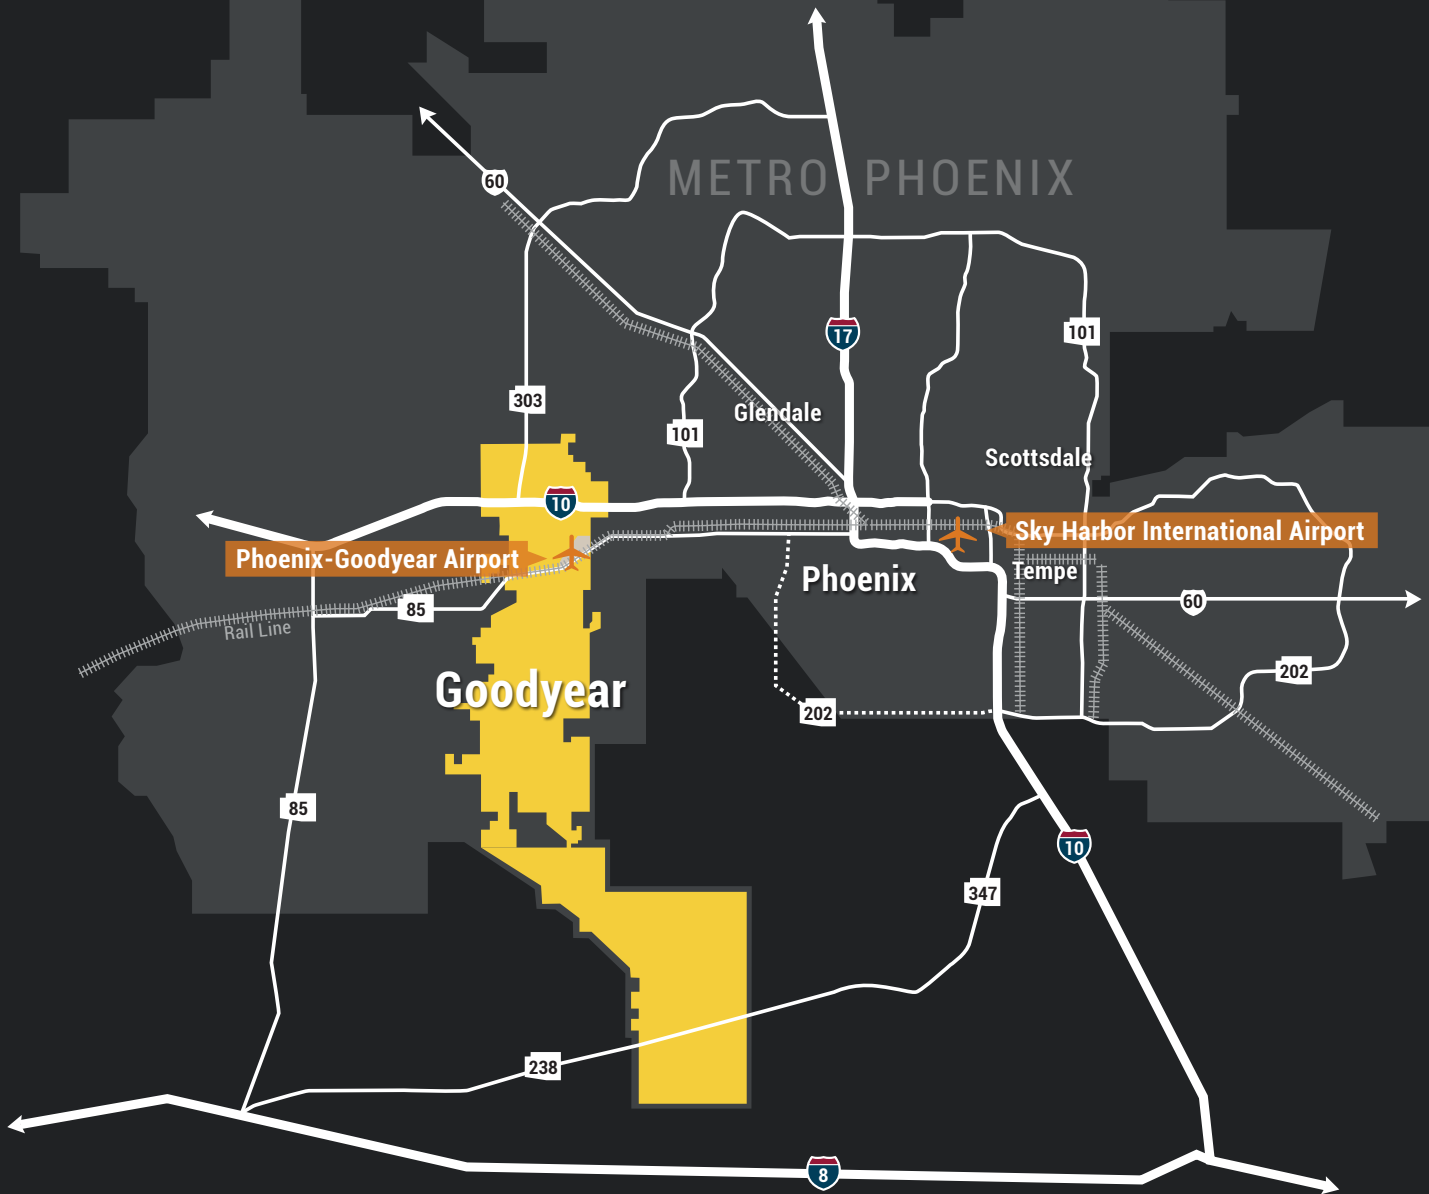

TOP 10 Best U.S. cities in which to live

- 24/7 Wall St.

Goodyear is Only 20 Minutes from Downtown Phoenix

Flight Times from Phoenix

Goodyear is Geared for Growth

The Nation's #2 Workforce Market

Located in Metro Phoenix, the country's #2 workforce market, Goodyear is one of the fastest growing cities in the United States. Our location, abundant land and low cost environment combine to create strategic opportunities for business.