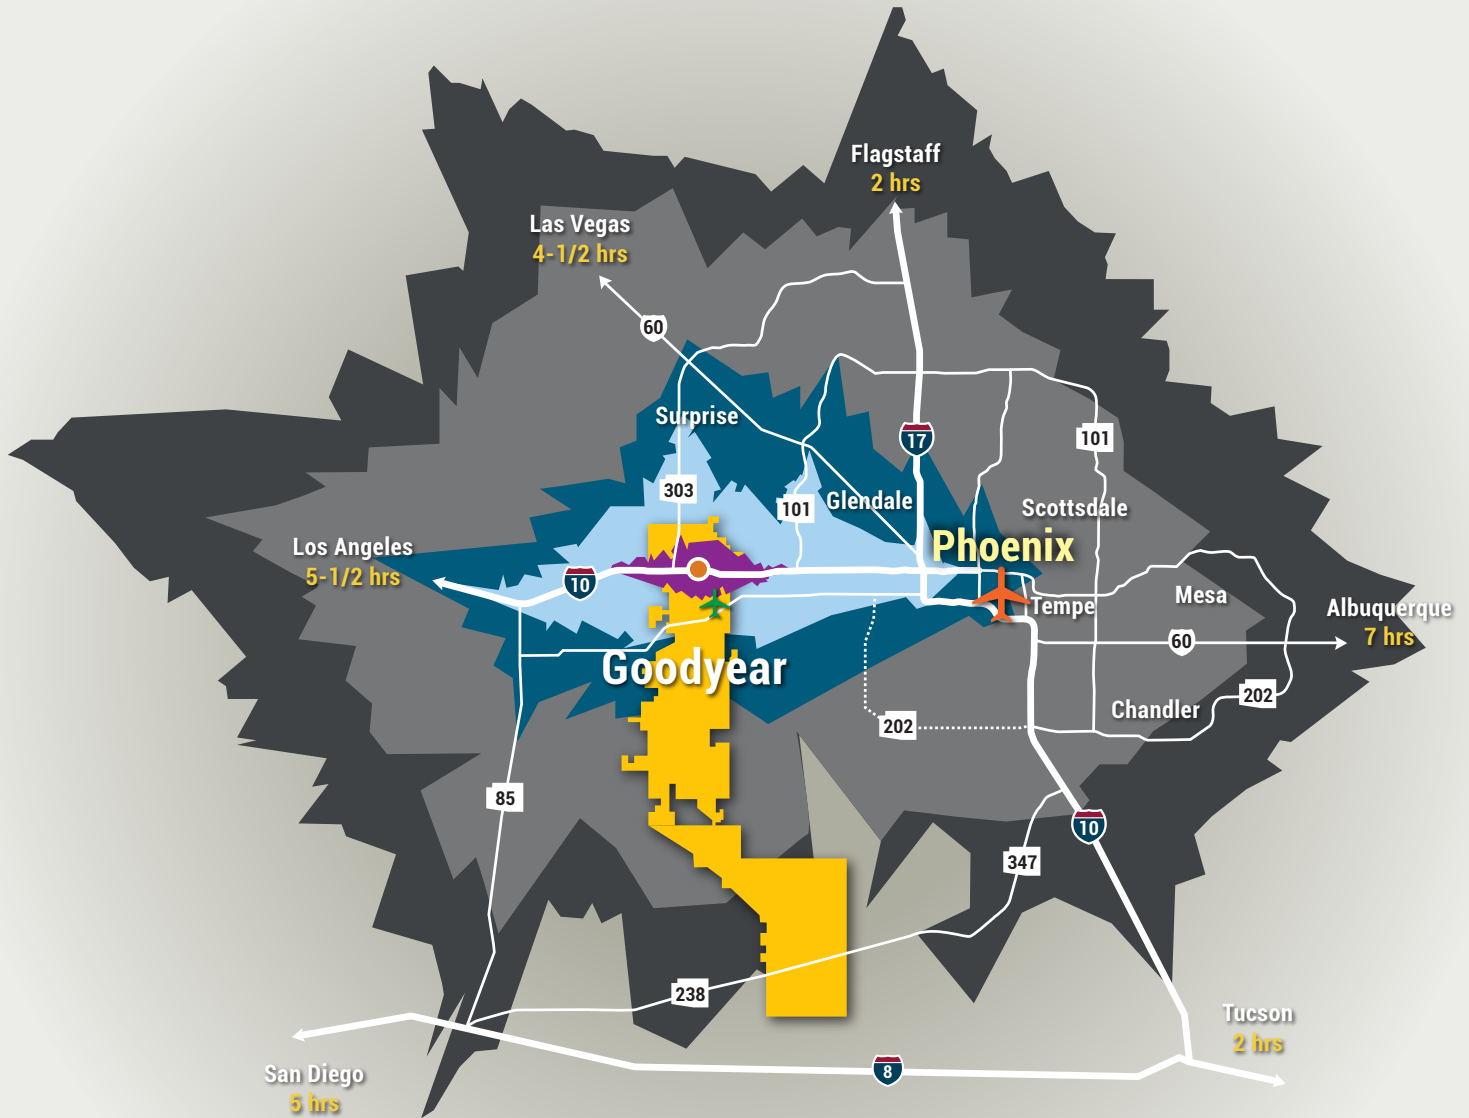

Goodyear is Geared for Growth

Commute Shed

Drive Times from Goodyear

Drive Time	Labor Population
10 min	164,249
20 min	645,912
30 min	1,541,155
45 min	2,691,265
60 min	3,263,803

#2 LOCATED IN THE NATION'S **Workforce Market**

Source: Sites USA 2015

Goodyear Boundary

Sky Harbor International Airport

Phoenix-Goodyear Airport