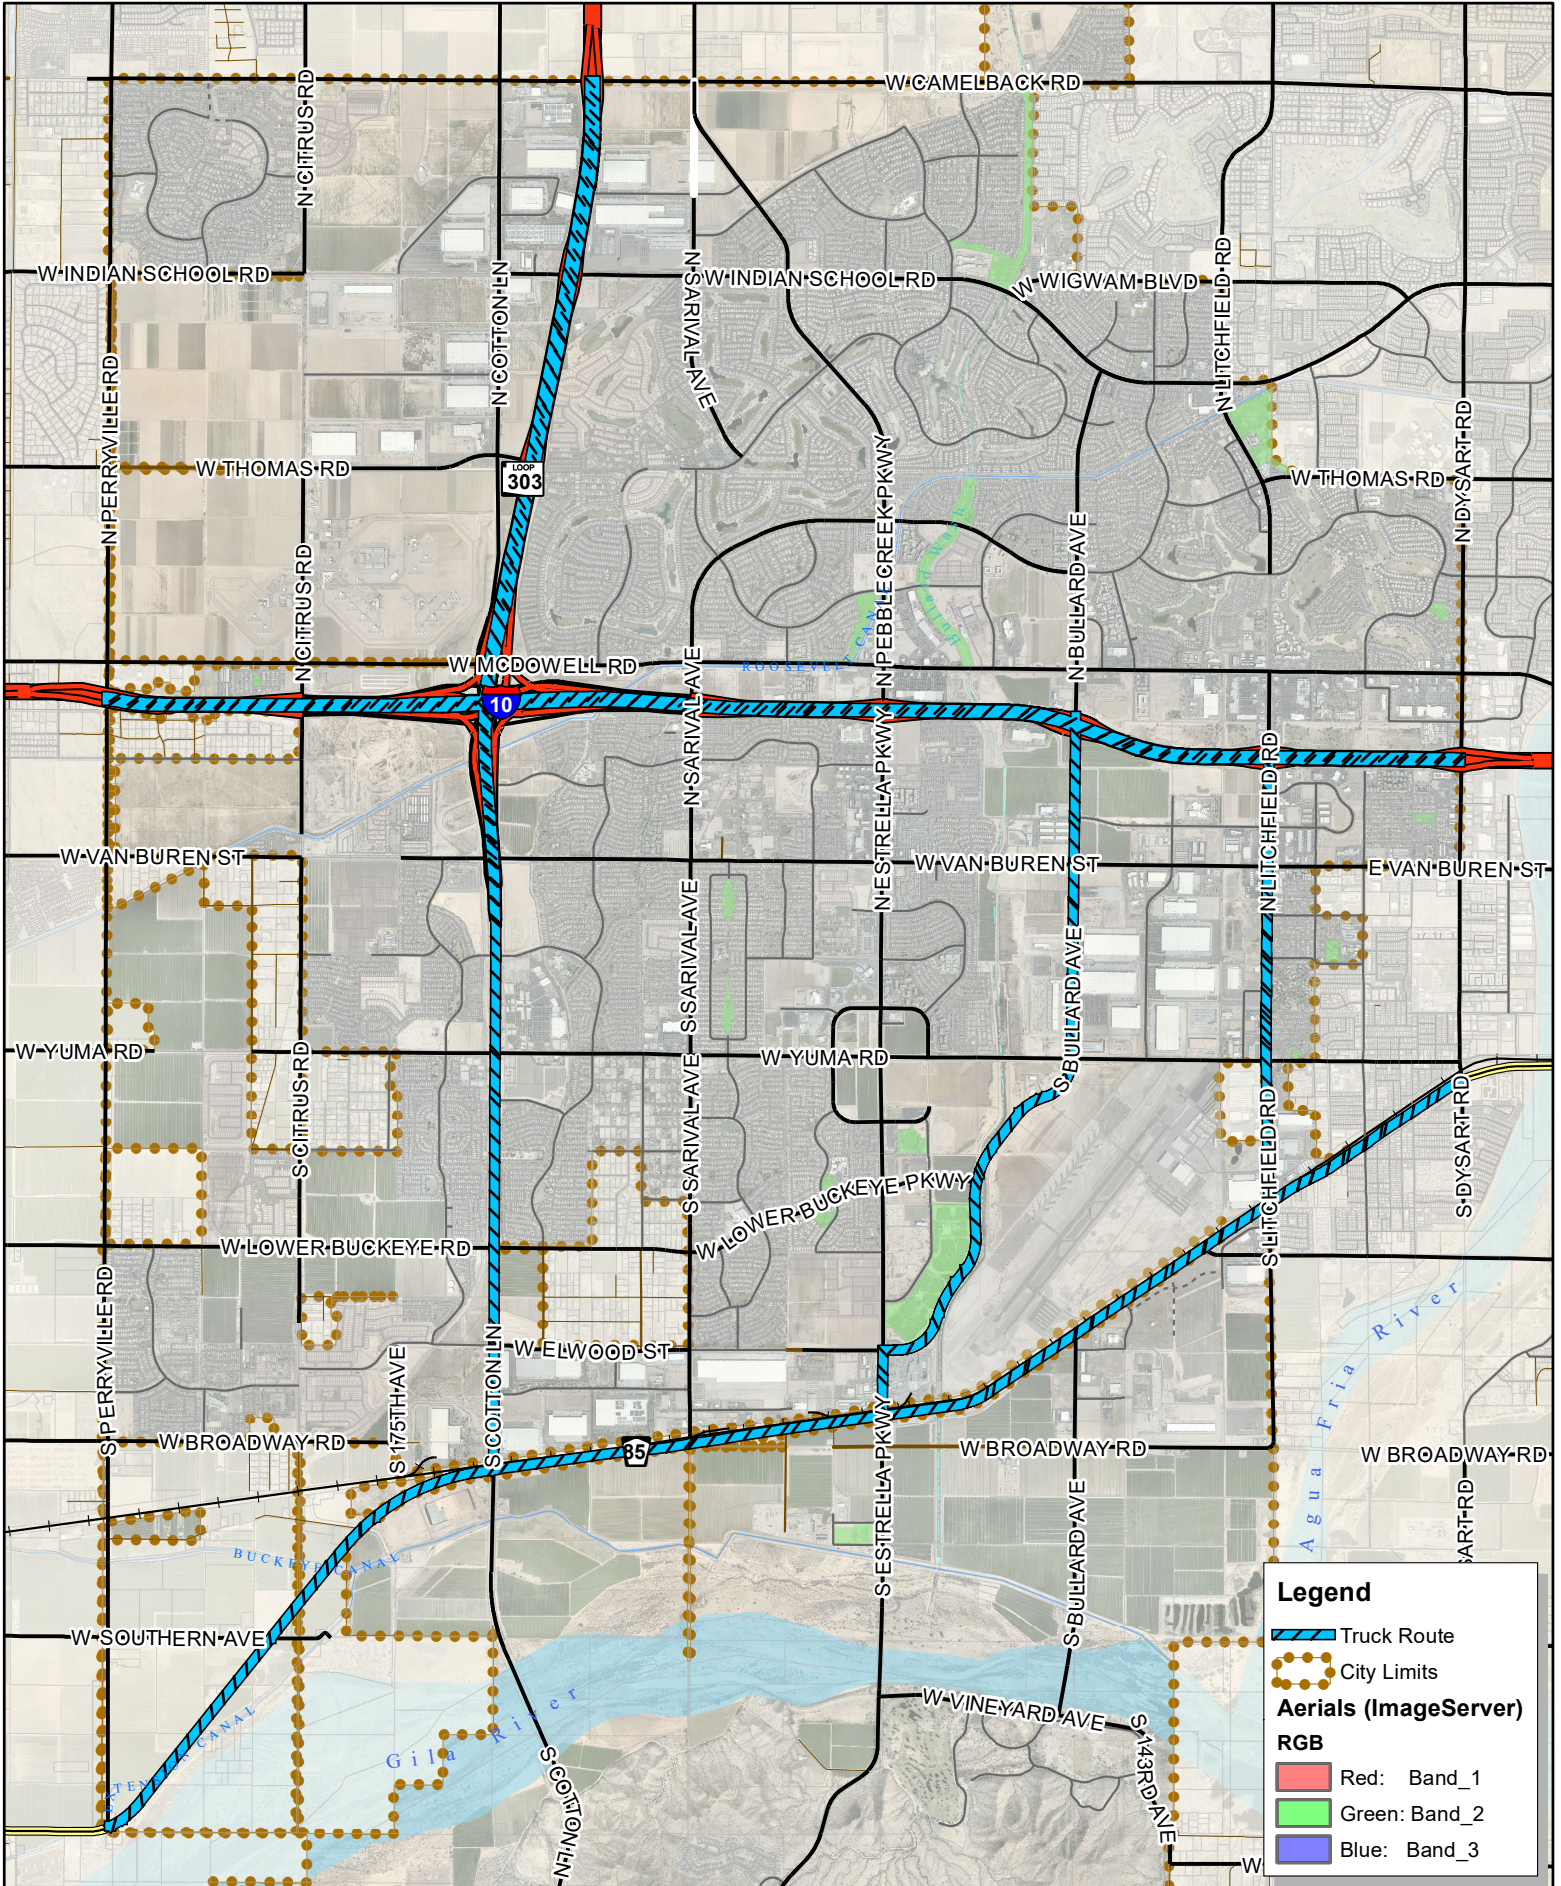

Truck Routes

Date: 3/3/2023

0 0.5 1 2 Miles

Legend

- Truck Route
- City Limits
- Aerials (ImageServer)**
- RGB**
- Red: Band_1
- Green: Band_2
- Blue: Band_3