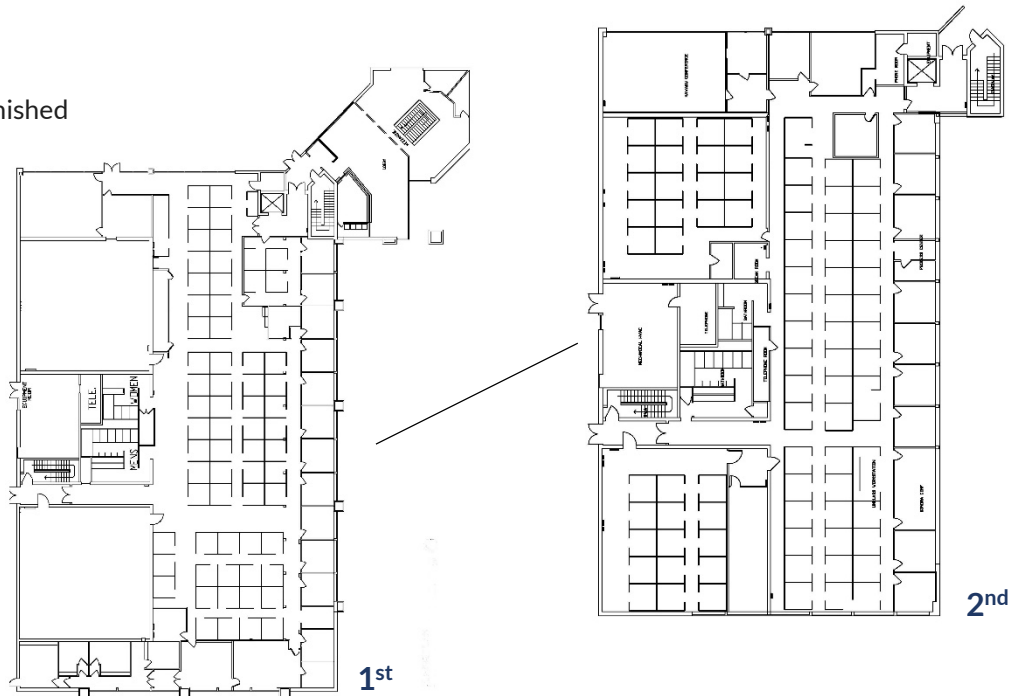

1-8' x 8' cubicle. 2-Data center space. 3-Conference room. 4-Bright lobby space. 5-Large training room. 6-Private office space.

1300 SLR Campus

Plug and Play Option: Building 86

- 8' x 8' cubicles
- Private offices
- Large training rooms and conference rooms
- Kitchen facilities
- Data center and light industrial space

1-Cubicle hallway. 2- Conference room. 3-Data center space. 4-Entryway. 5-Large training room. 6-Cubicle hallway.

Floor Plans: Buildings 50, 51 & 86

Building 50

- 30,011 net SF
- Plug and Play - furnished

Building 86

- 53,097 net SF
- Plug and Play - furnished
- SCIF (Sensitive Compartmented Information Facility)

Building 51

- 42,790 net SF
- Plug and Play - furnished
- SCIF (Sensitive Compartmented Information Facility) - 1st Floor