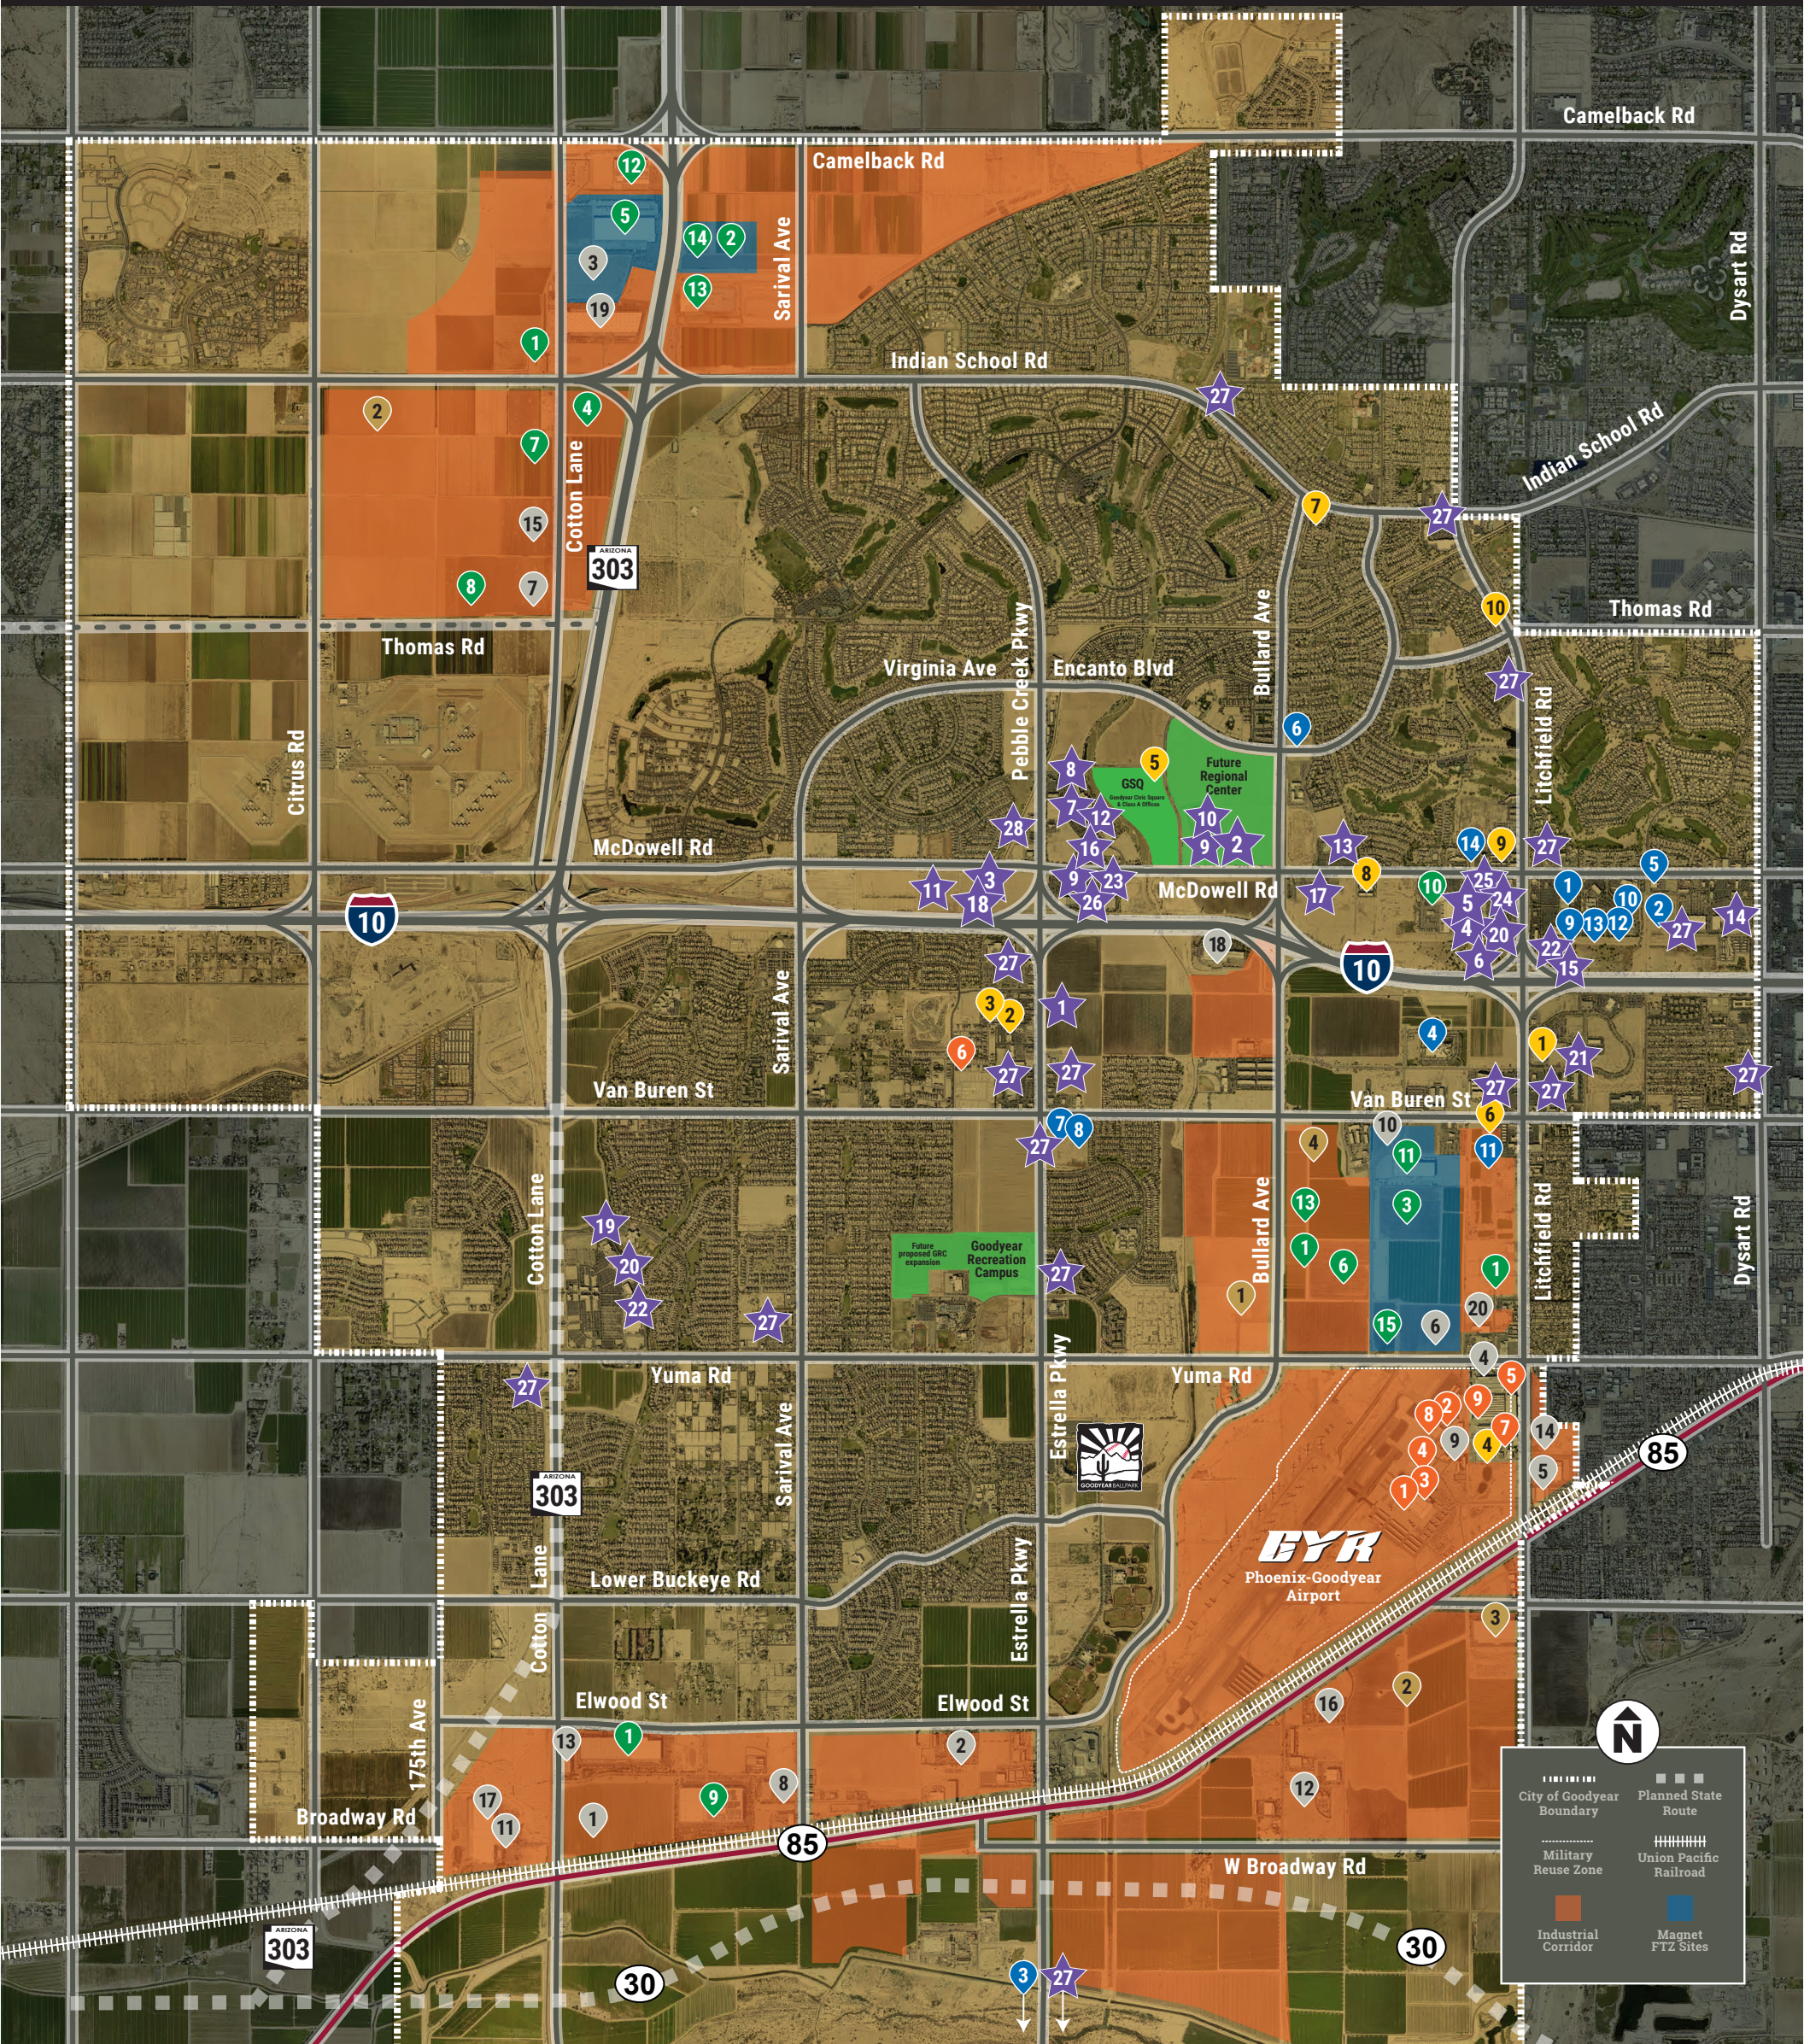

Goodyear Business Portfolio

Major Employers and Retailers

City of Goodyear Economic Development

14455 W. Van Buren St., Suite D102 | Goodyear, AZ 85338

623-932-3025 | developgoodyearaz.com

Manufacturing and Industrial

1. Andersen Windows & Doors
2. AZZ Galvanizing
3. Ball Corporation
4. Cavco Industries
5. CornellCookson
6. Factor a subsidiary of Hello Fresh
7. fairlife by The Coca-Cola Company
8. Global Organics
9. Gorbel
10. Helix Electric
11. Huhtamaki
12. IAC Industries
13. KPS Global
14. Meyer Burger
15. MLily/Healthcare Arizona
16. Utz Quality Foods/Poore Brothers
17. Schoeller Allibert
18. Snyder's of Hanover
19. Sub-Zero, Wolf, and Cove
20. Wildeck

Data Centers

1. Compass Datacenters
2. Microsoft
3. Stream Data Centers
4. Vantage Data Centers

Aerospace and Aviation

1. AerSale
2. Lufthansa Aviation Training
3. Galaxy International
4. LuxAir Jet Centers
5. Prime Solutions Group
6. Sonoran Technology
7. Spartech
8. United Aviate Academy
9. Unmanned Vehicle University

Logistics

1. Amazon, Fulfillment & Delivery Station
2. Best Buy Logistics
3. Chewy.com
4. Daimler Trucks North America
5. Dick's Sporting Goods
6. FedEx
7. Ferrero USA
8. KeHE
9. Macy's - Bloomingdale's
10. McLane Sunwest
11. Michael Lewis Company
12. REI
13. UPS
14. XPO Logistics, serving Boeing
15. Quetico

Medical and Healthcare

1. Abrazo West Campus
2. Adelante Healthcare
3. Banner Health
4. CTCA / City of Hope
5. Cornerstone Medical Center
6. DaVita / Southwest Kidney Institute
7. Dignity Health
8. Estrella Womens Health Center
9. Goodyear Medical Plaza
10. Integrated Medical Services
11. Mountain Park Health Center
12. Palm Valley Rehabilitation
13. SimonMed Imaging
14. Spooner Physical Therapy

Office

1. Amazon, Global Security Operations Center
2. Canyon Trails Professional Center
3. Estrella Professional Center
4. Flite Goodyear
5. Gen 1 @ GSQ (Class A Spec Office)
6. Goodyear Financial Center
7. Indian Palms Professional Plaza
8. Palm Place Plaza
9. Palm Valley Office Park I, II & III
10. Palm Valley Professional Plaza

Retail and Entertainment

1. ALDI
2. BJ's Restaurant & Brewhouse (open late 2022)
3. Babbo Italian Eatery
4. Bath & Body Works
5. Barnes & Noble
6. Best Buy
7. Burlington
8. C-A-L Ranch
9. Darden Restaurants (Cheddar's & Olive Garden)
10. Harkins Theatres
11. Harley-Davidson
12. Home Goods / TJ Maxx
13. Life Time
14. Lowe's
15. Michaels
16. Oregano's
17. PF Changs
18. Potato Barn (open late 2022)
19. Potterybarn Outlet
20. Ross Dress For Less (two locations)
21. Shooter's World
22. Target & Super Target
23. Texas Roadhouse
24. Total Wine
25. Ulta
26. Urban Air Adventure Park
27. Active Retail Area