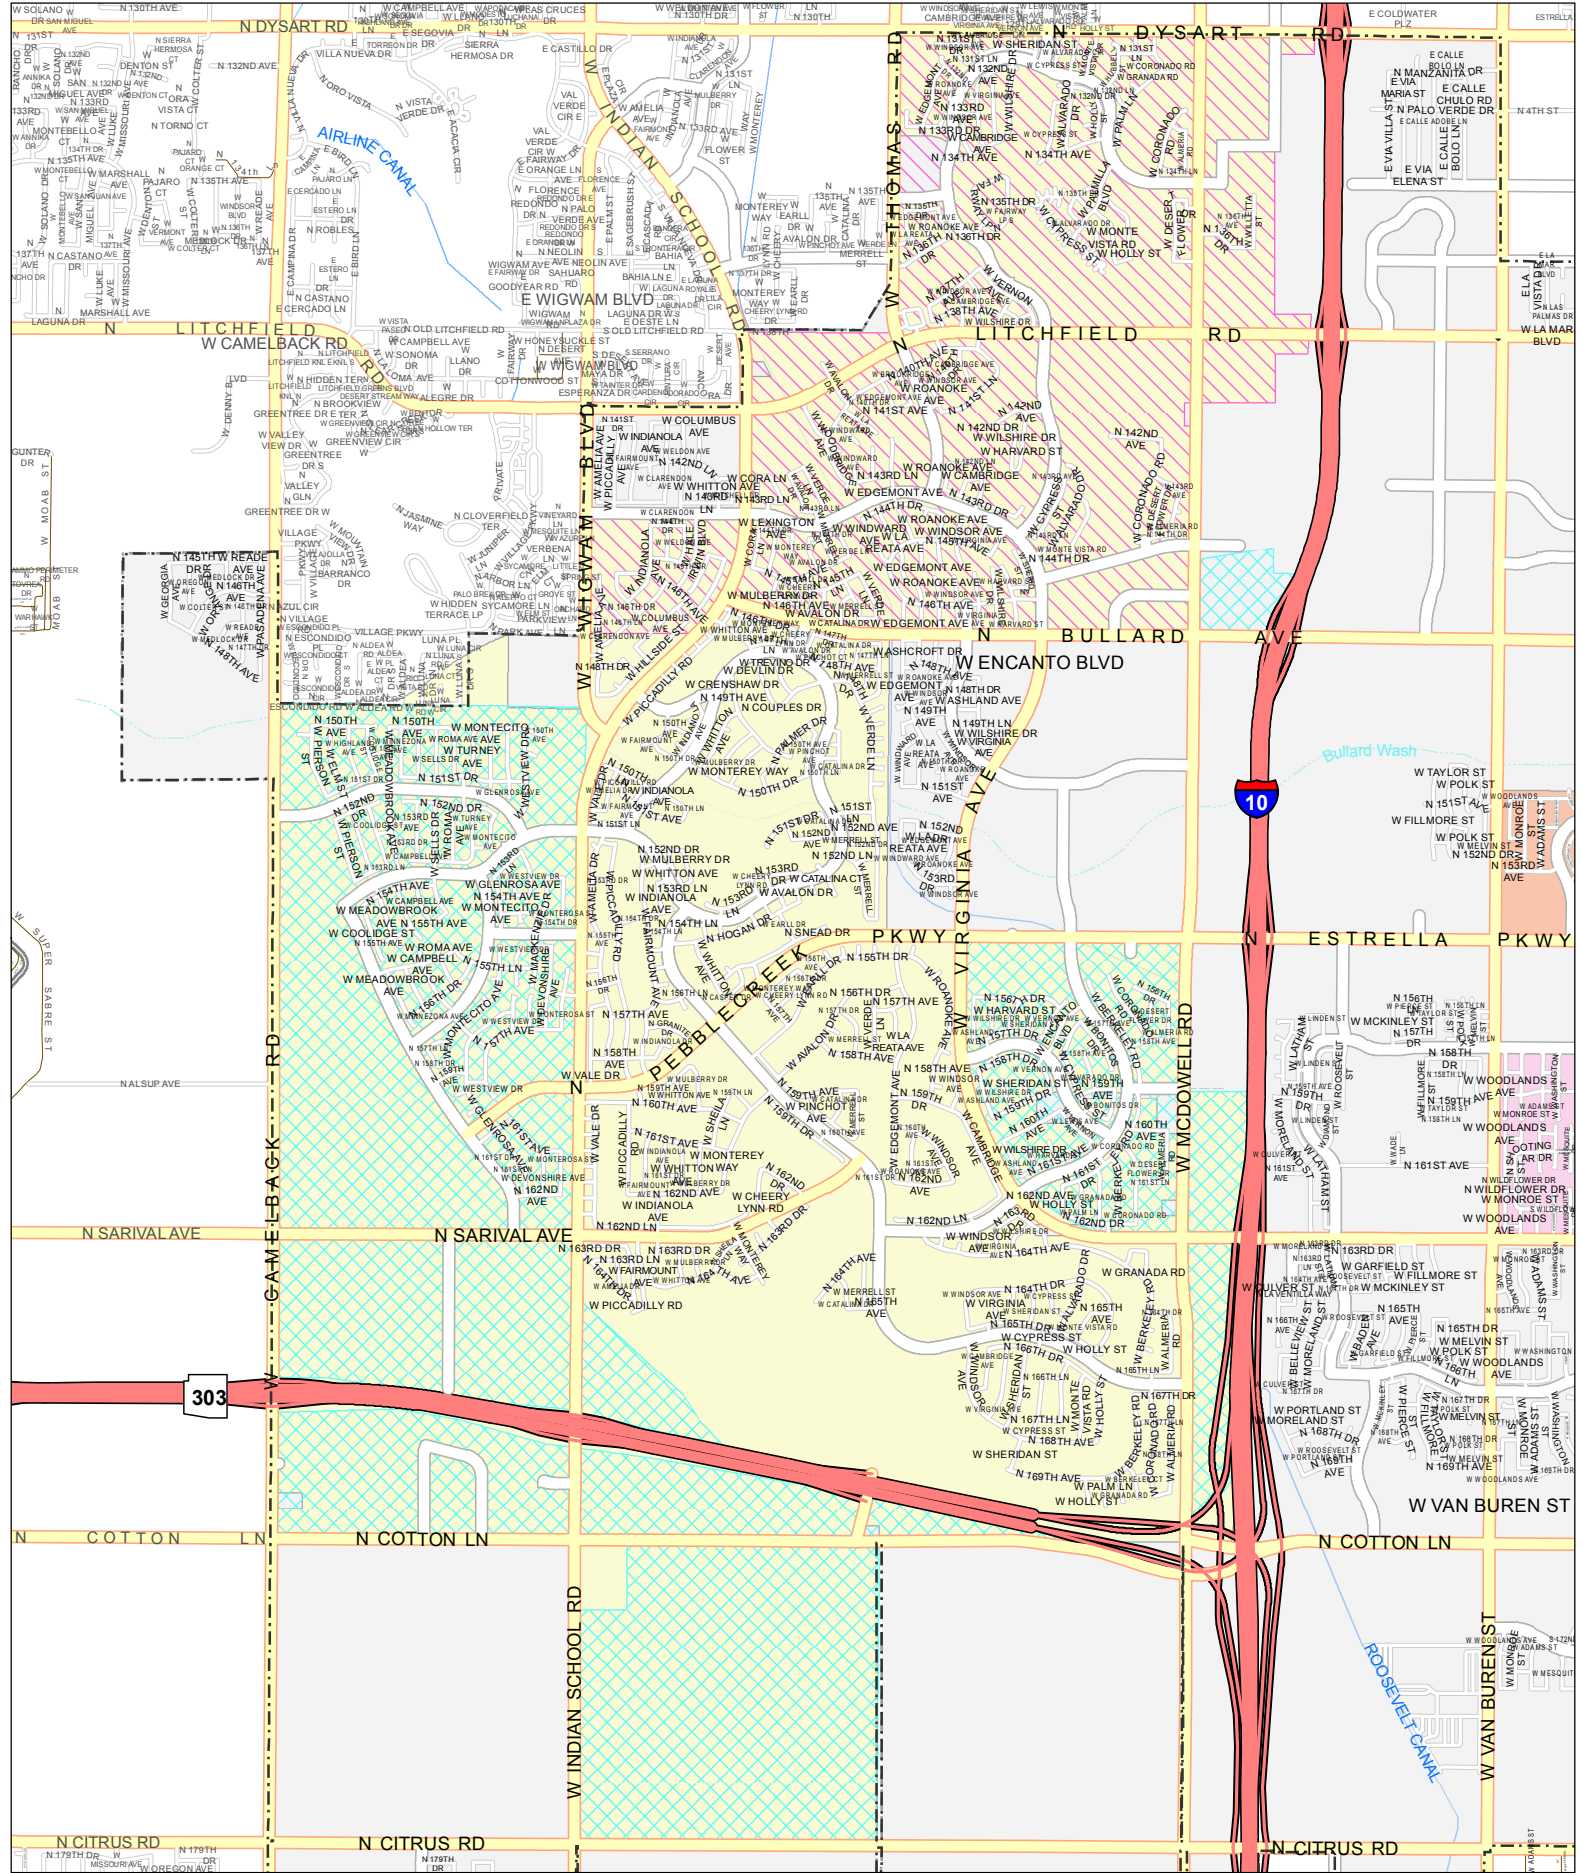

# Community Facility Districts Utility District #1 (Yellow)

Print Date: 1/31/2017

- Legend**
- Freeway/Highway
  - Arterial
  - Collector
  - Residential
  - City Limits
  - Utility District #1
  - General District #1
  - Palm Valley District #3

The City of Goodyear makes no claims concerning the accuracy of this map nor assumes any liability resulting from the use of the information herein.