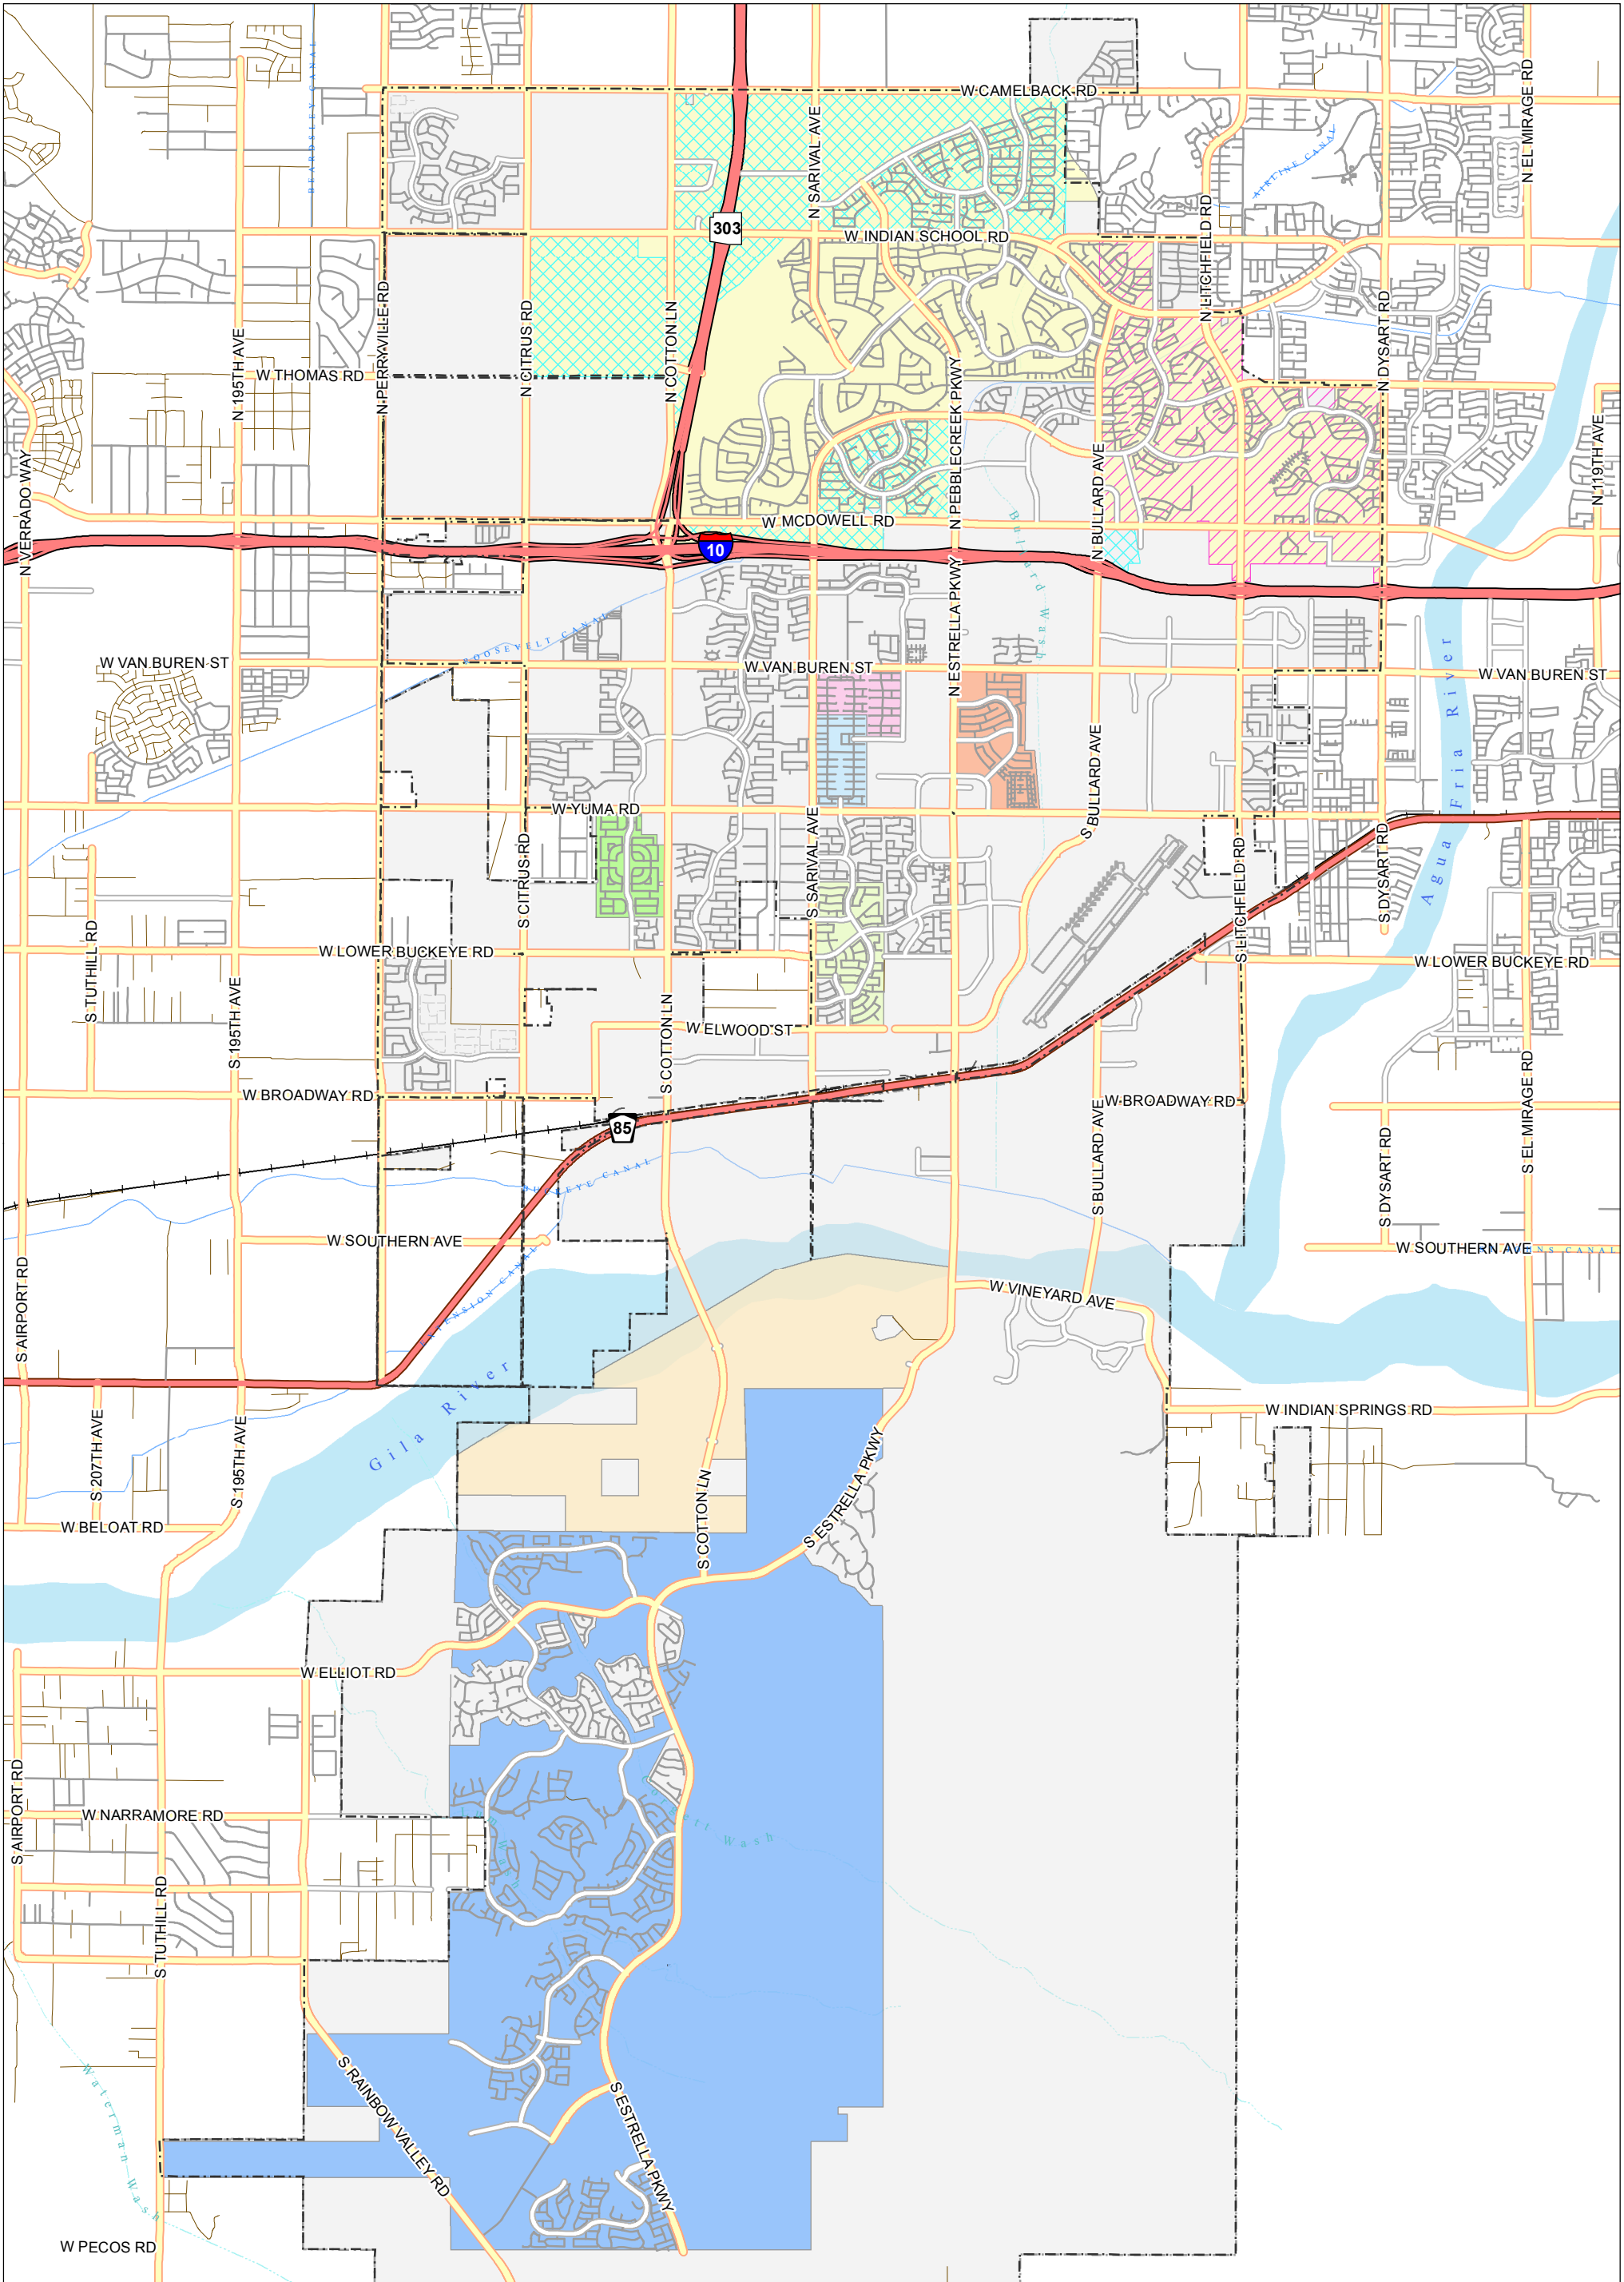

# Community Facility Districts

**Legend**

- |                 |             |                         |                                  |                     |
|-----------------|-------------|-------------------------|----------------------------------|---------------------|
| Freeway/Highway | Collector   | Utility District #1     | Wildflower District #2           | Cortina District    |
| Arterial        | Residential | General District #1     | Cottonflower District            | King Ranch District |
|                 | City Limits | Palm Valley District #3 | Estrella Mountain Ranch District |                     |
|                 |             | Wildflower District #1  | Centerra District                |                     |