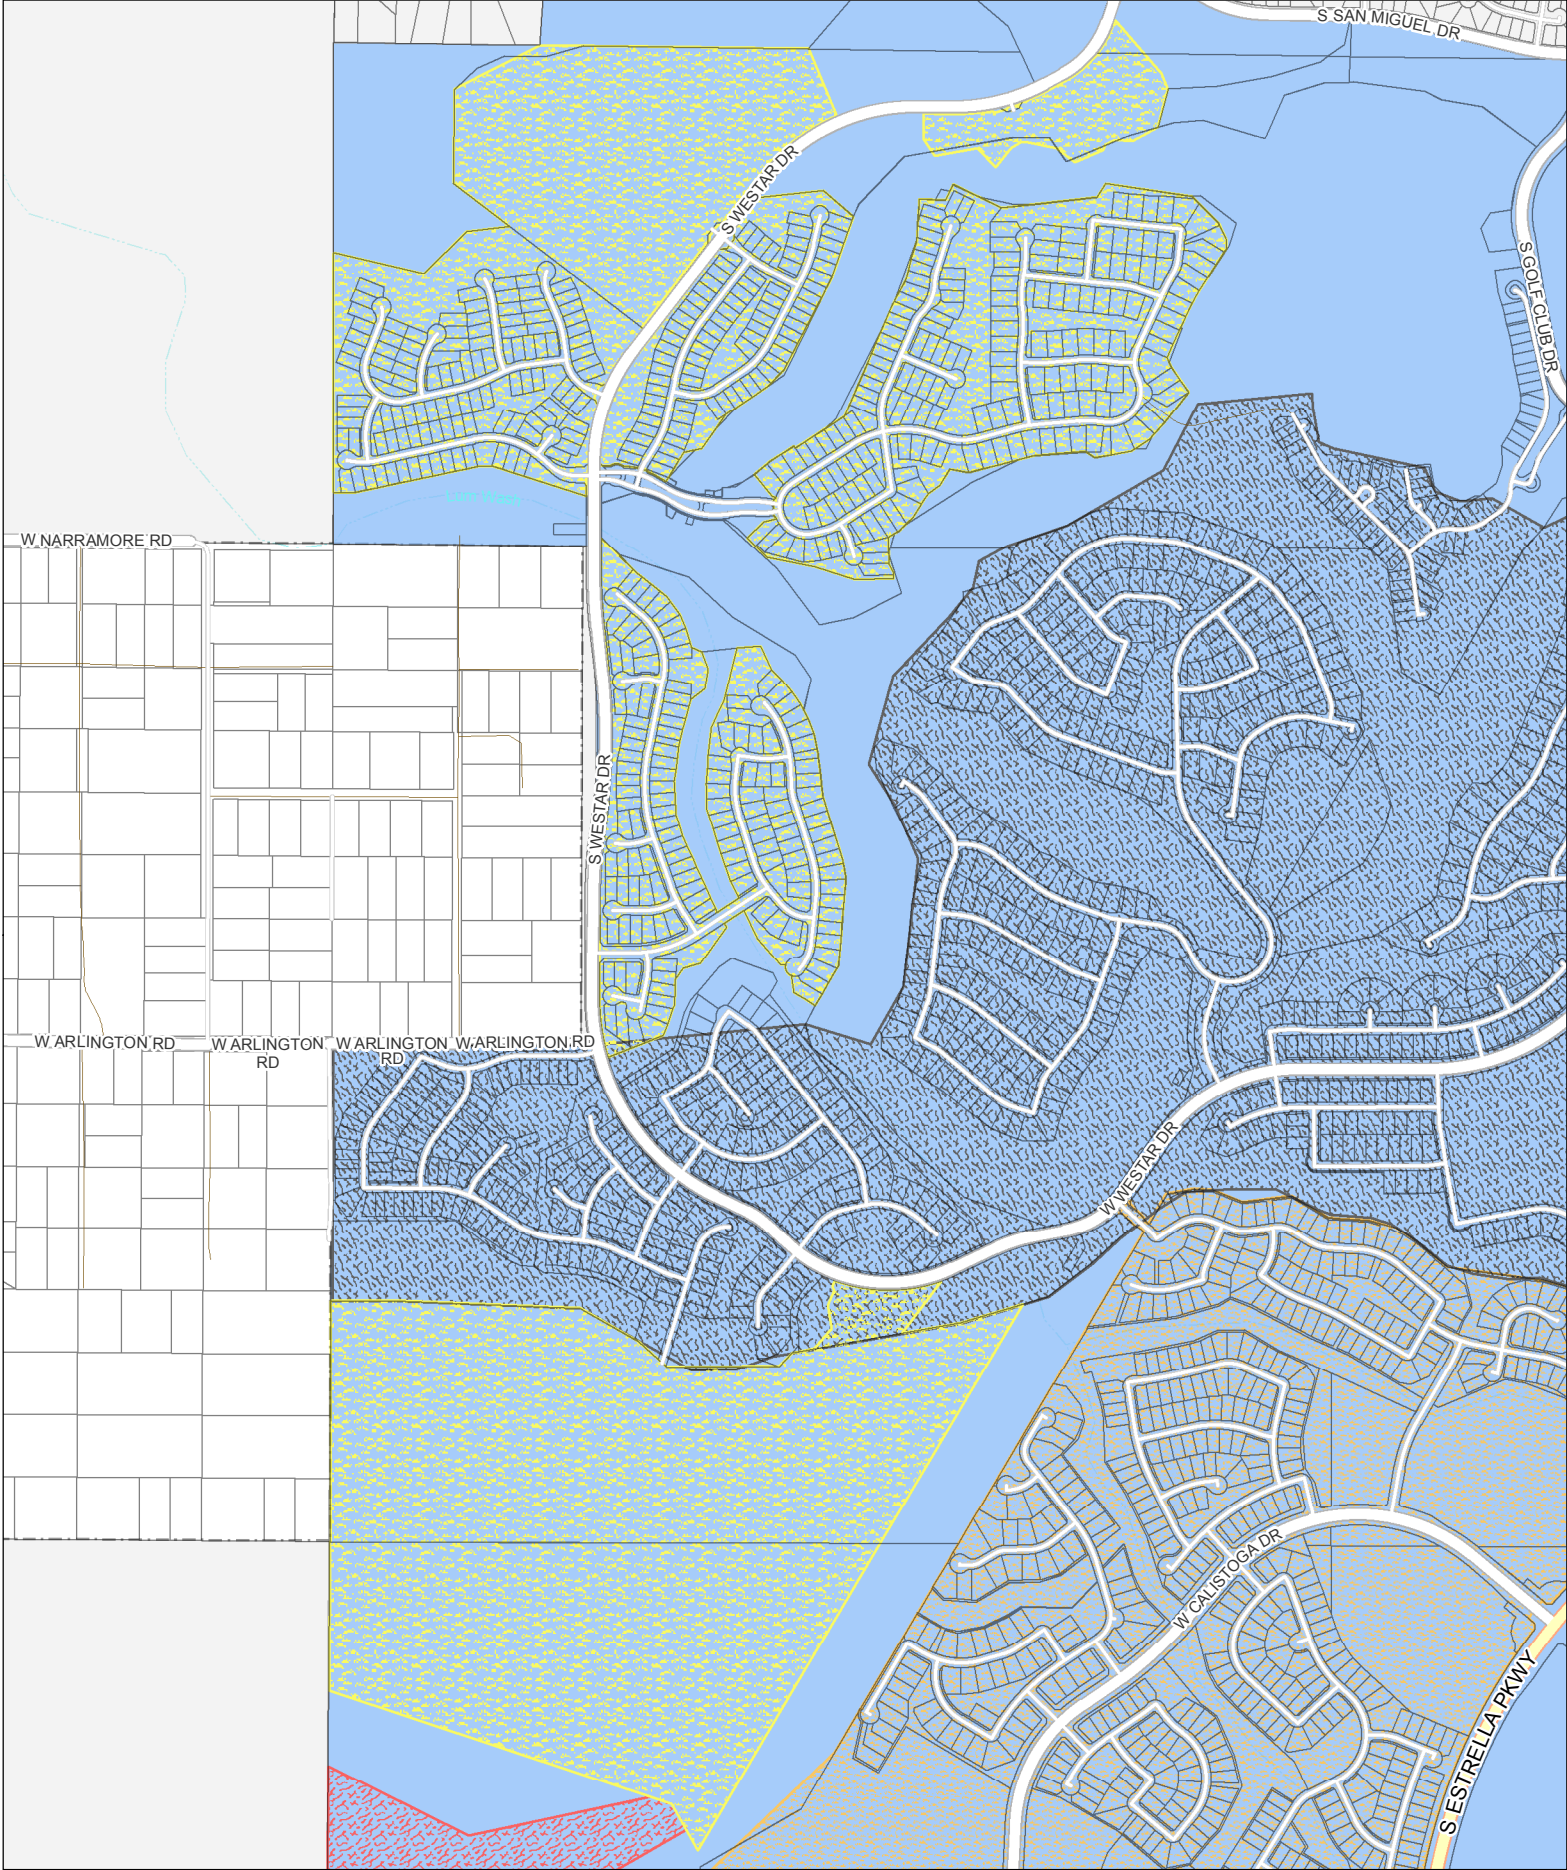

# Community Facility Districts Golf Village 2 Special Assessment Area

Print Date: 2/23/2017

- Legend**
- Freeway/Highway
  - Arterial
  - Collector
  - Residential
  - City Limits
  - Parcel
  - Golf Village
  - Golf Village #2
  - Montecito #2
  - Estrella Mountain Ranch District

*The City of Goodyear makes no claims concerning the accuracy of this map nor assumes any liability resulting from the use of the information hereon.*