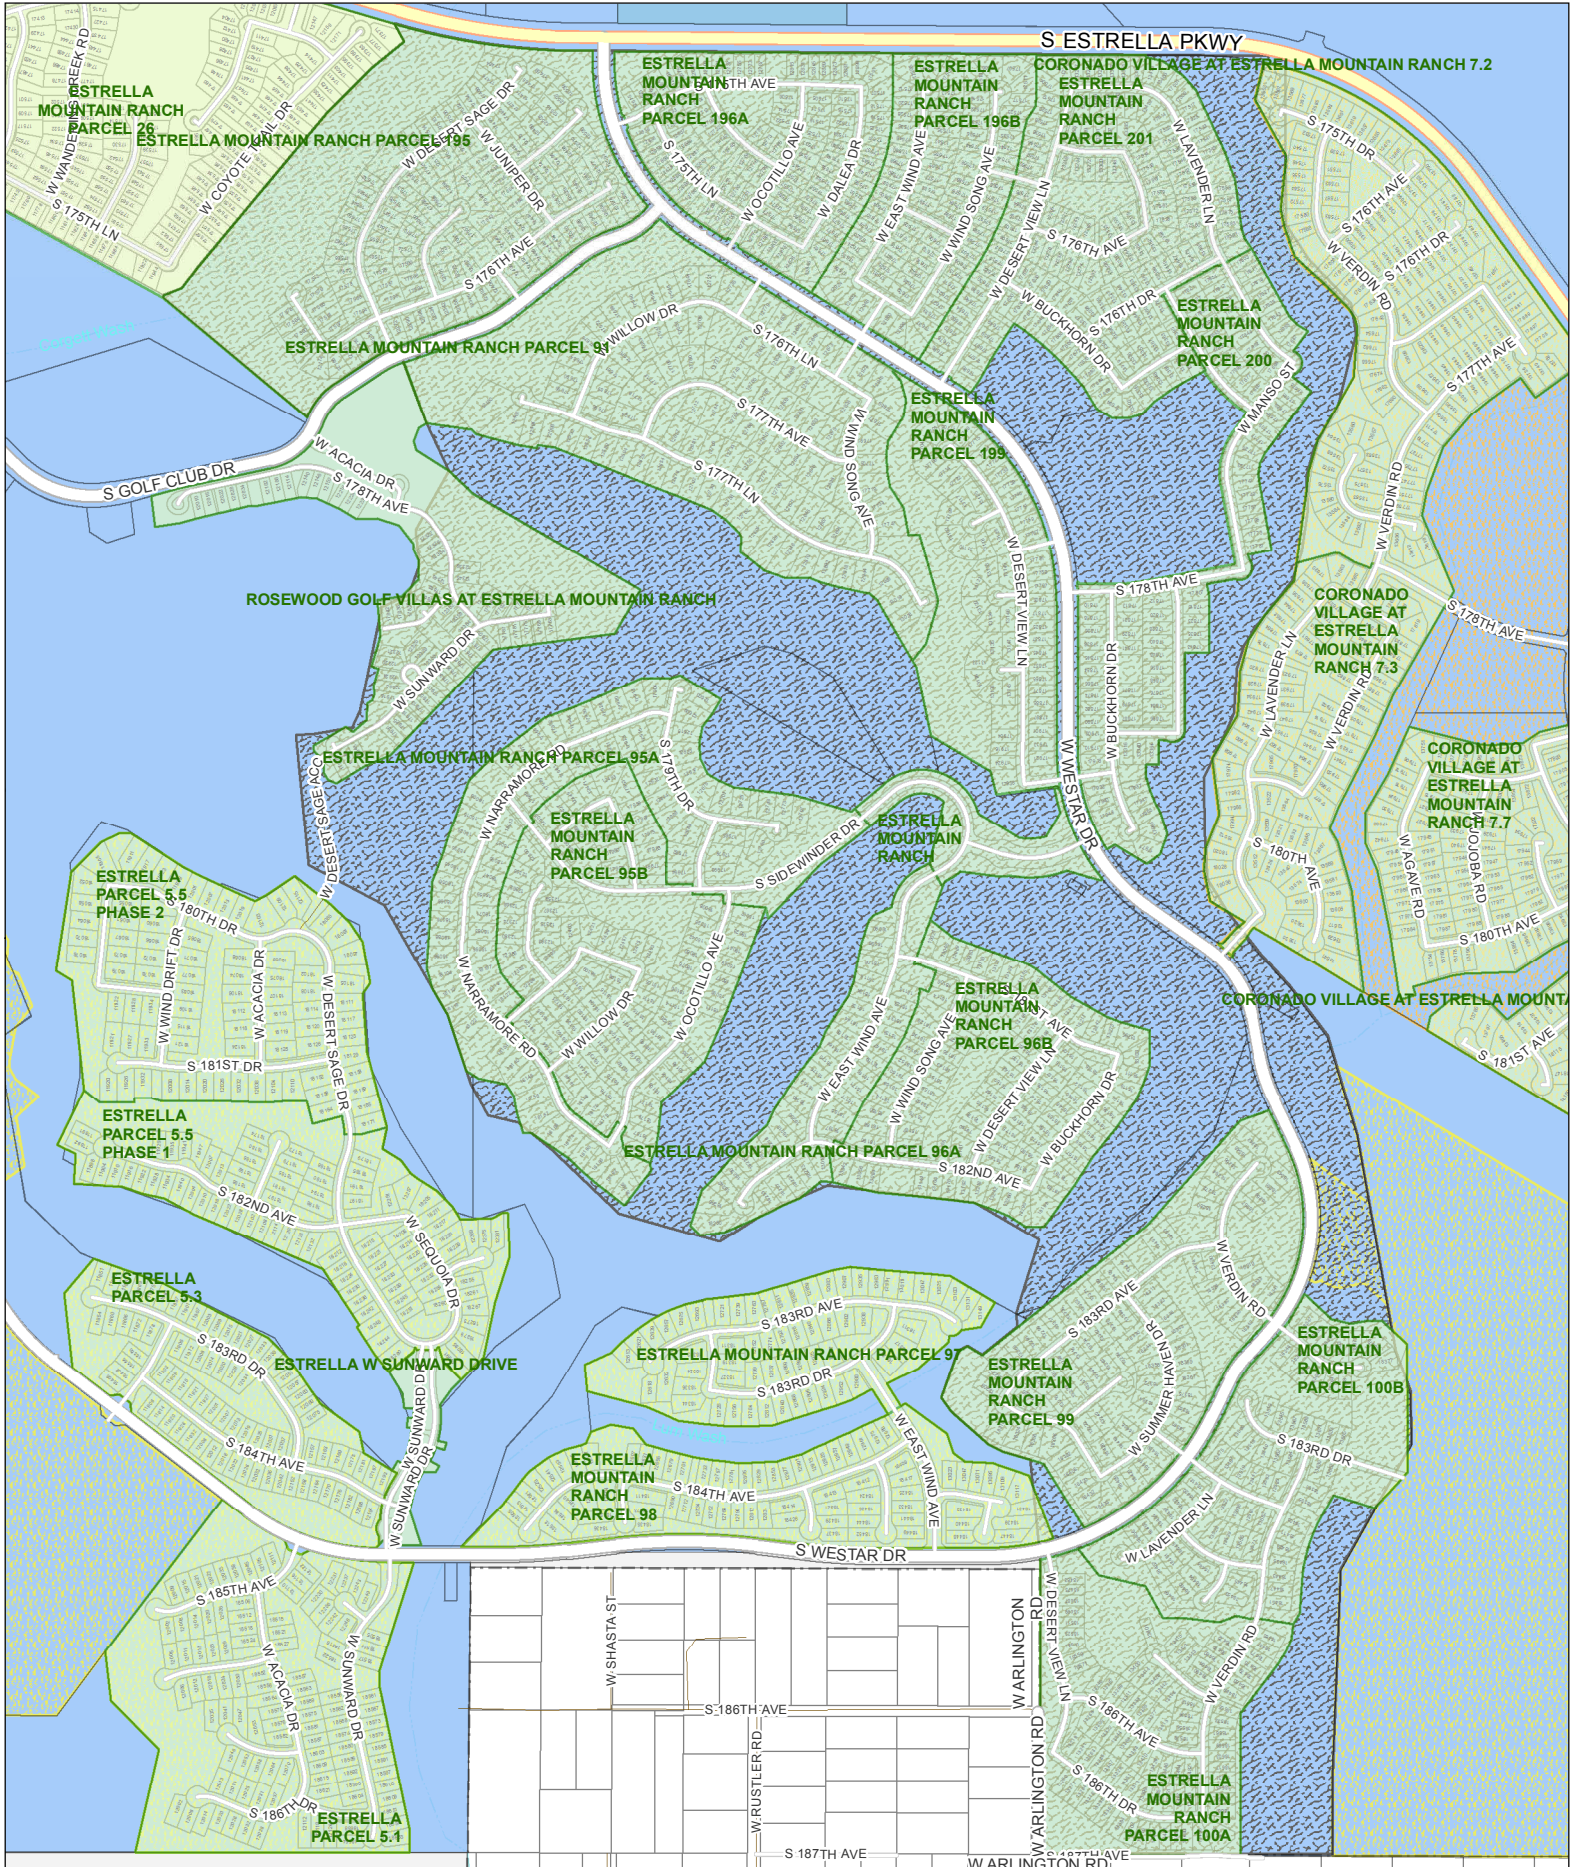

# Community Facility Districts Golf Village Special Assessment Area

Print Date: 3/16/2017

### Legend

- Freeway/Highway
- Collector
- City Limits
- Golf Village
- Montecito
- Estrella Mountain Ranch District
- Arterial
- Residential
- Parcel
- Golf Village 2

The City of Goodyear makes no claims concerning the accuracy of this map nor assumes any liability resulting from the use of the information hereon.