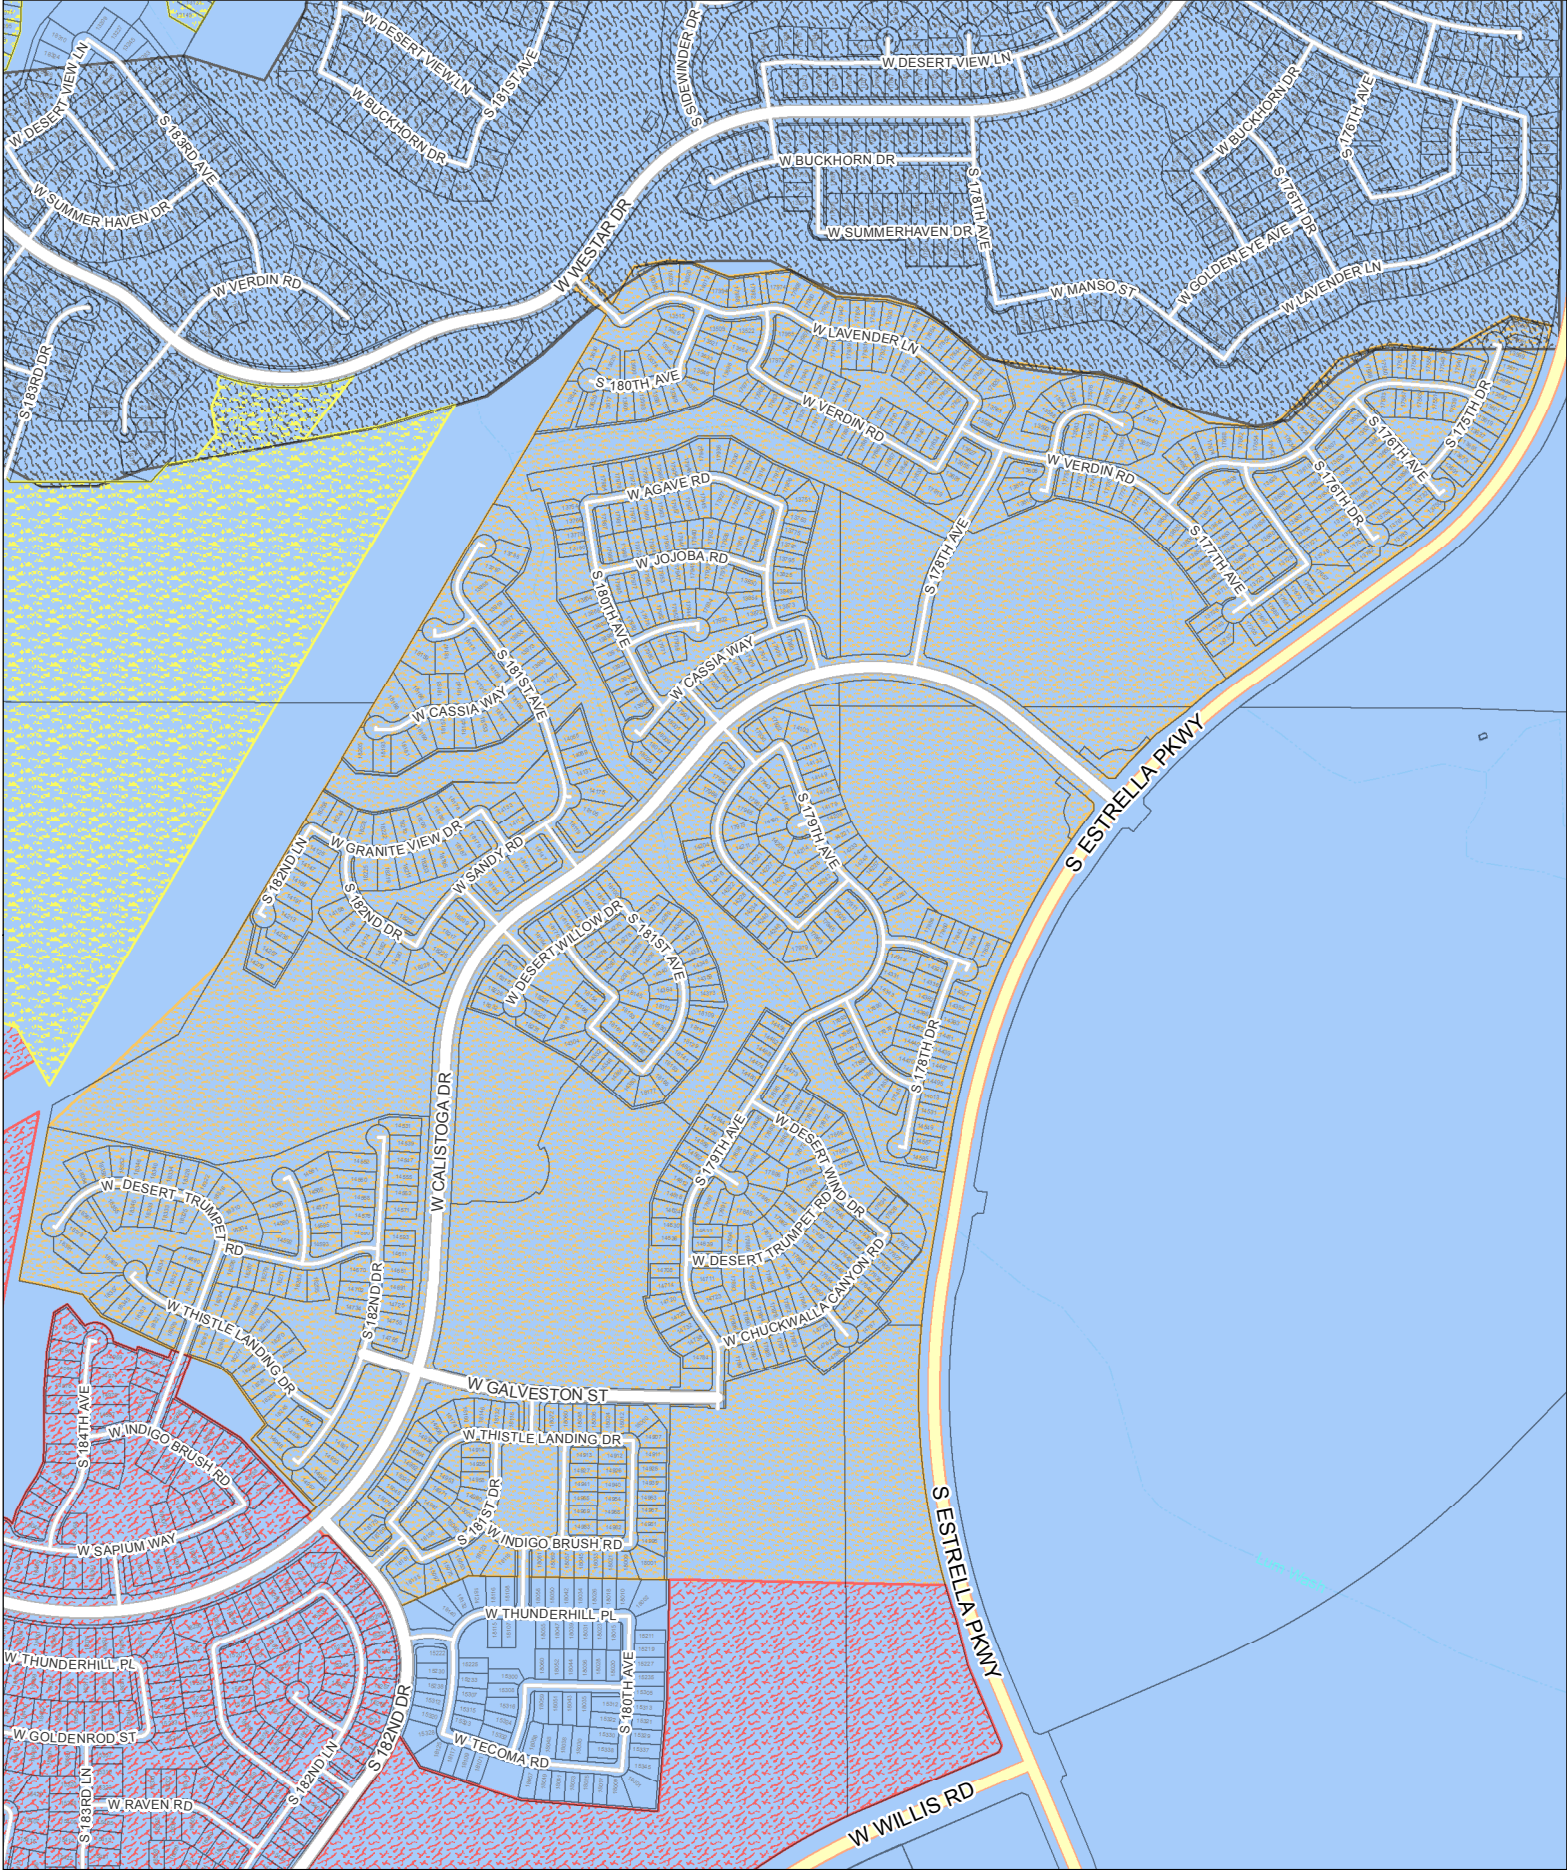

Community Facility Districts Montecito 1 Special Assessment Area

Print Date: 2/23/2017

Legend

- Freeway/Highway
- Arterial
- Collector
- Residential
- City Limits
- Parcel
- Golf Village
- Montecito #2
- Montecito
- Estrella Mountain Ranch District

The City of Goodyear makes no claims concerning the accuracy of this map nor assumes any liability resulting from the use of the information hereon.