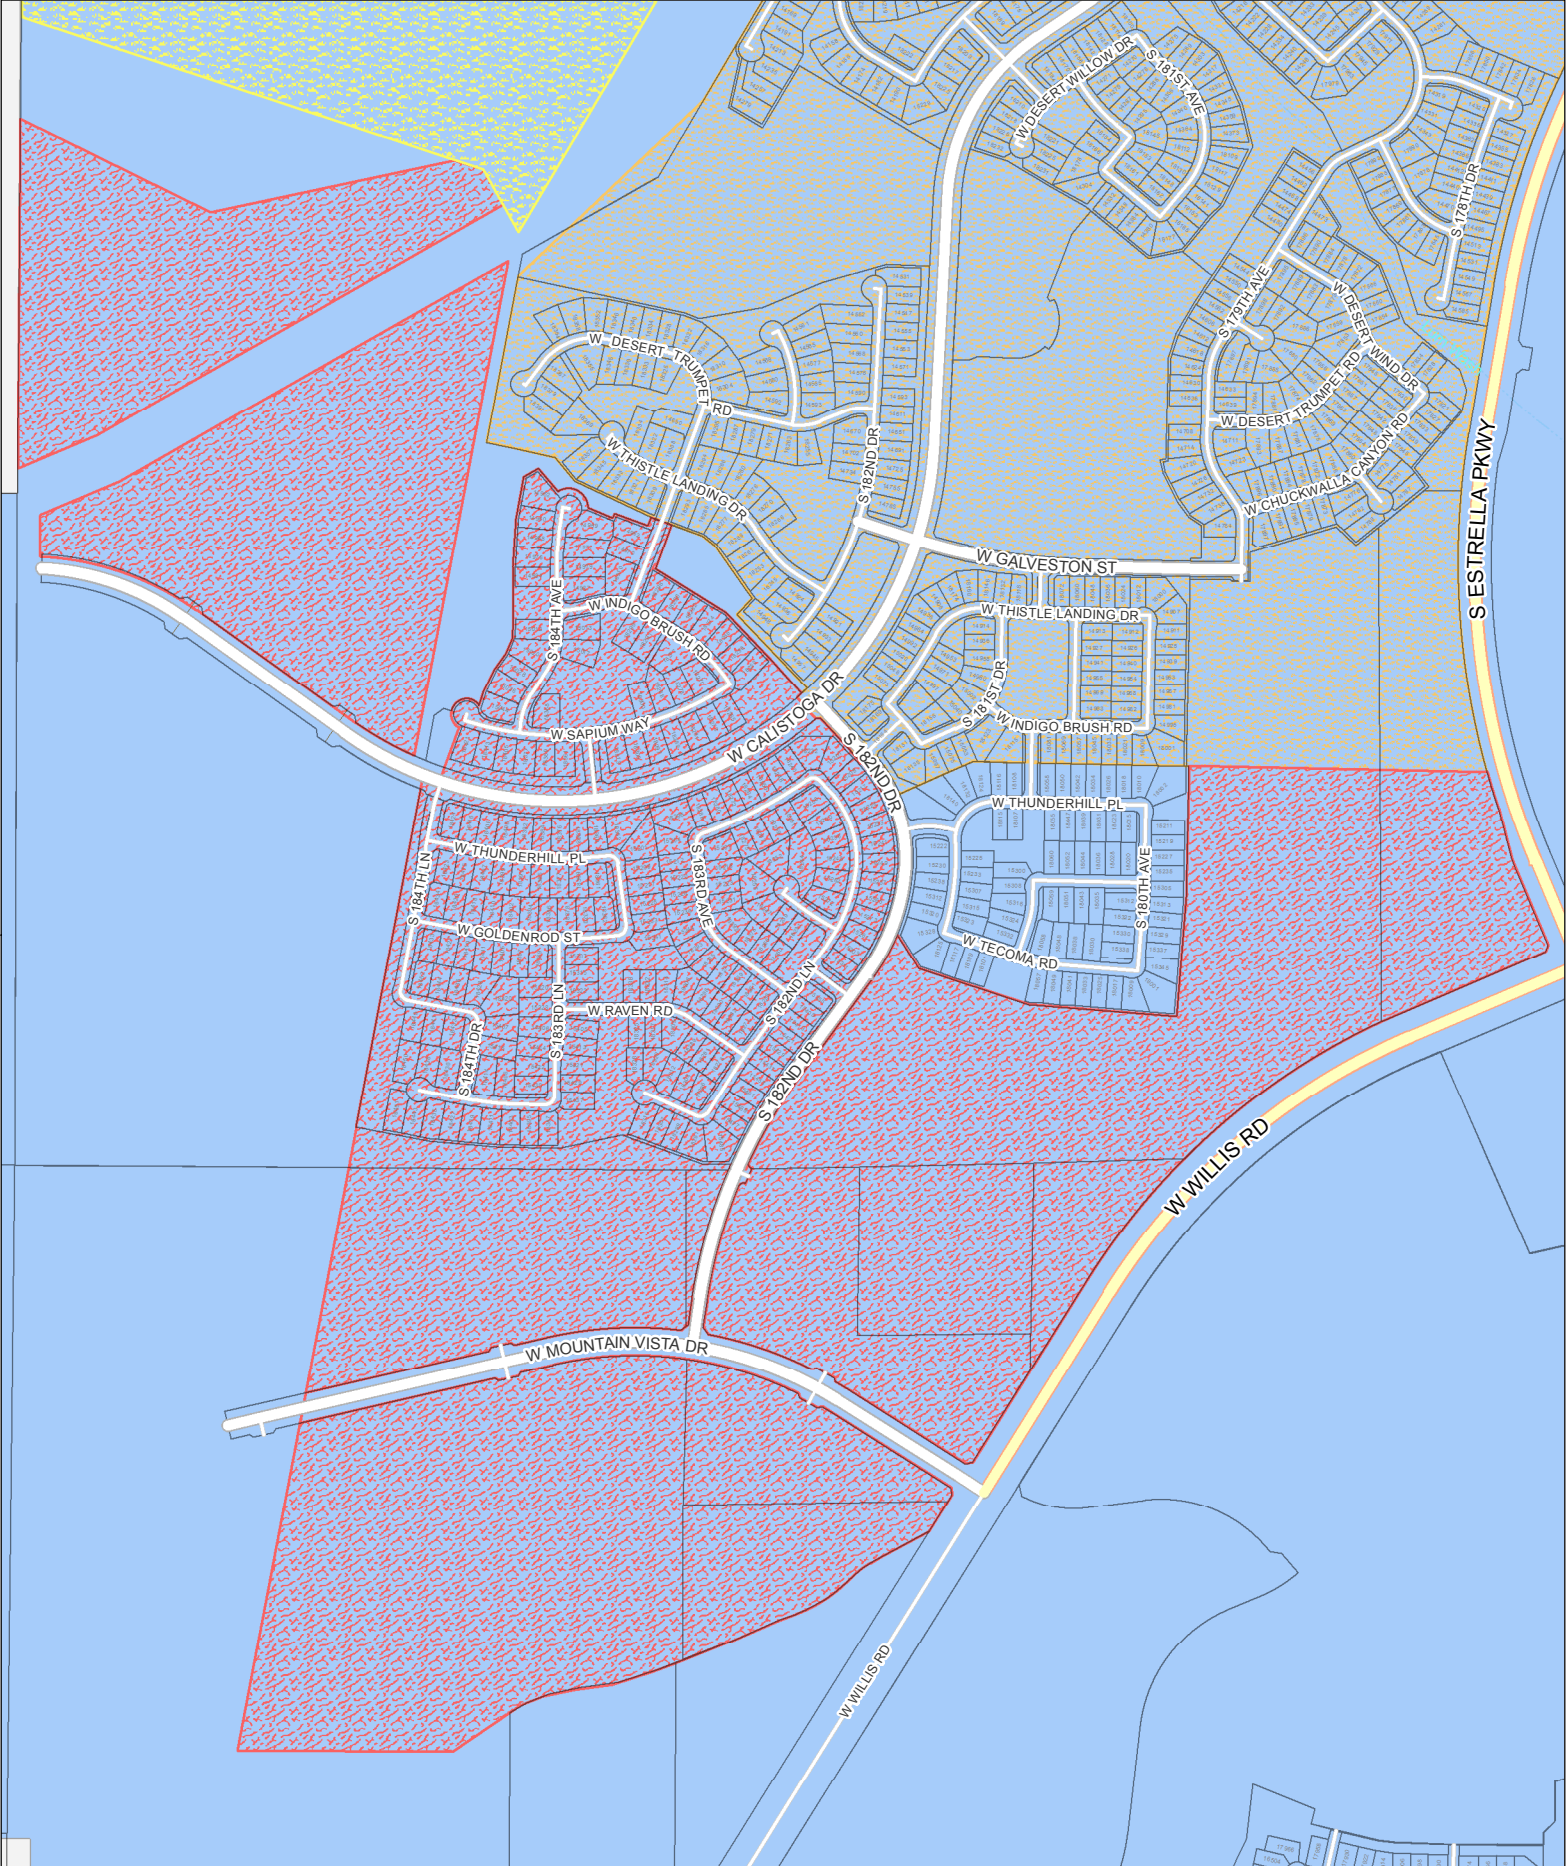

Community Facility Districts Montecito 2 Special Assessment Area

Print Date: 2/23/2017

- Legend**
- Freeway/Highway
 - Arterial
 - Collector
 - Residential
 - City Limits
 - Parcel
 - Golf Village #2
 - Montecito #2
 - Montecito
 - Estrella Mountain Ranch District

The City of Goodyear makes no claims concerning the accuracy of this map nor assumes any liability resulting from the use of the information hereon.