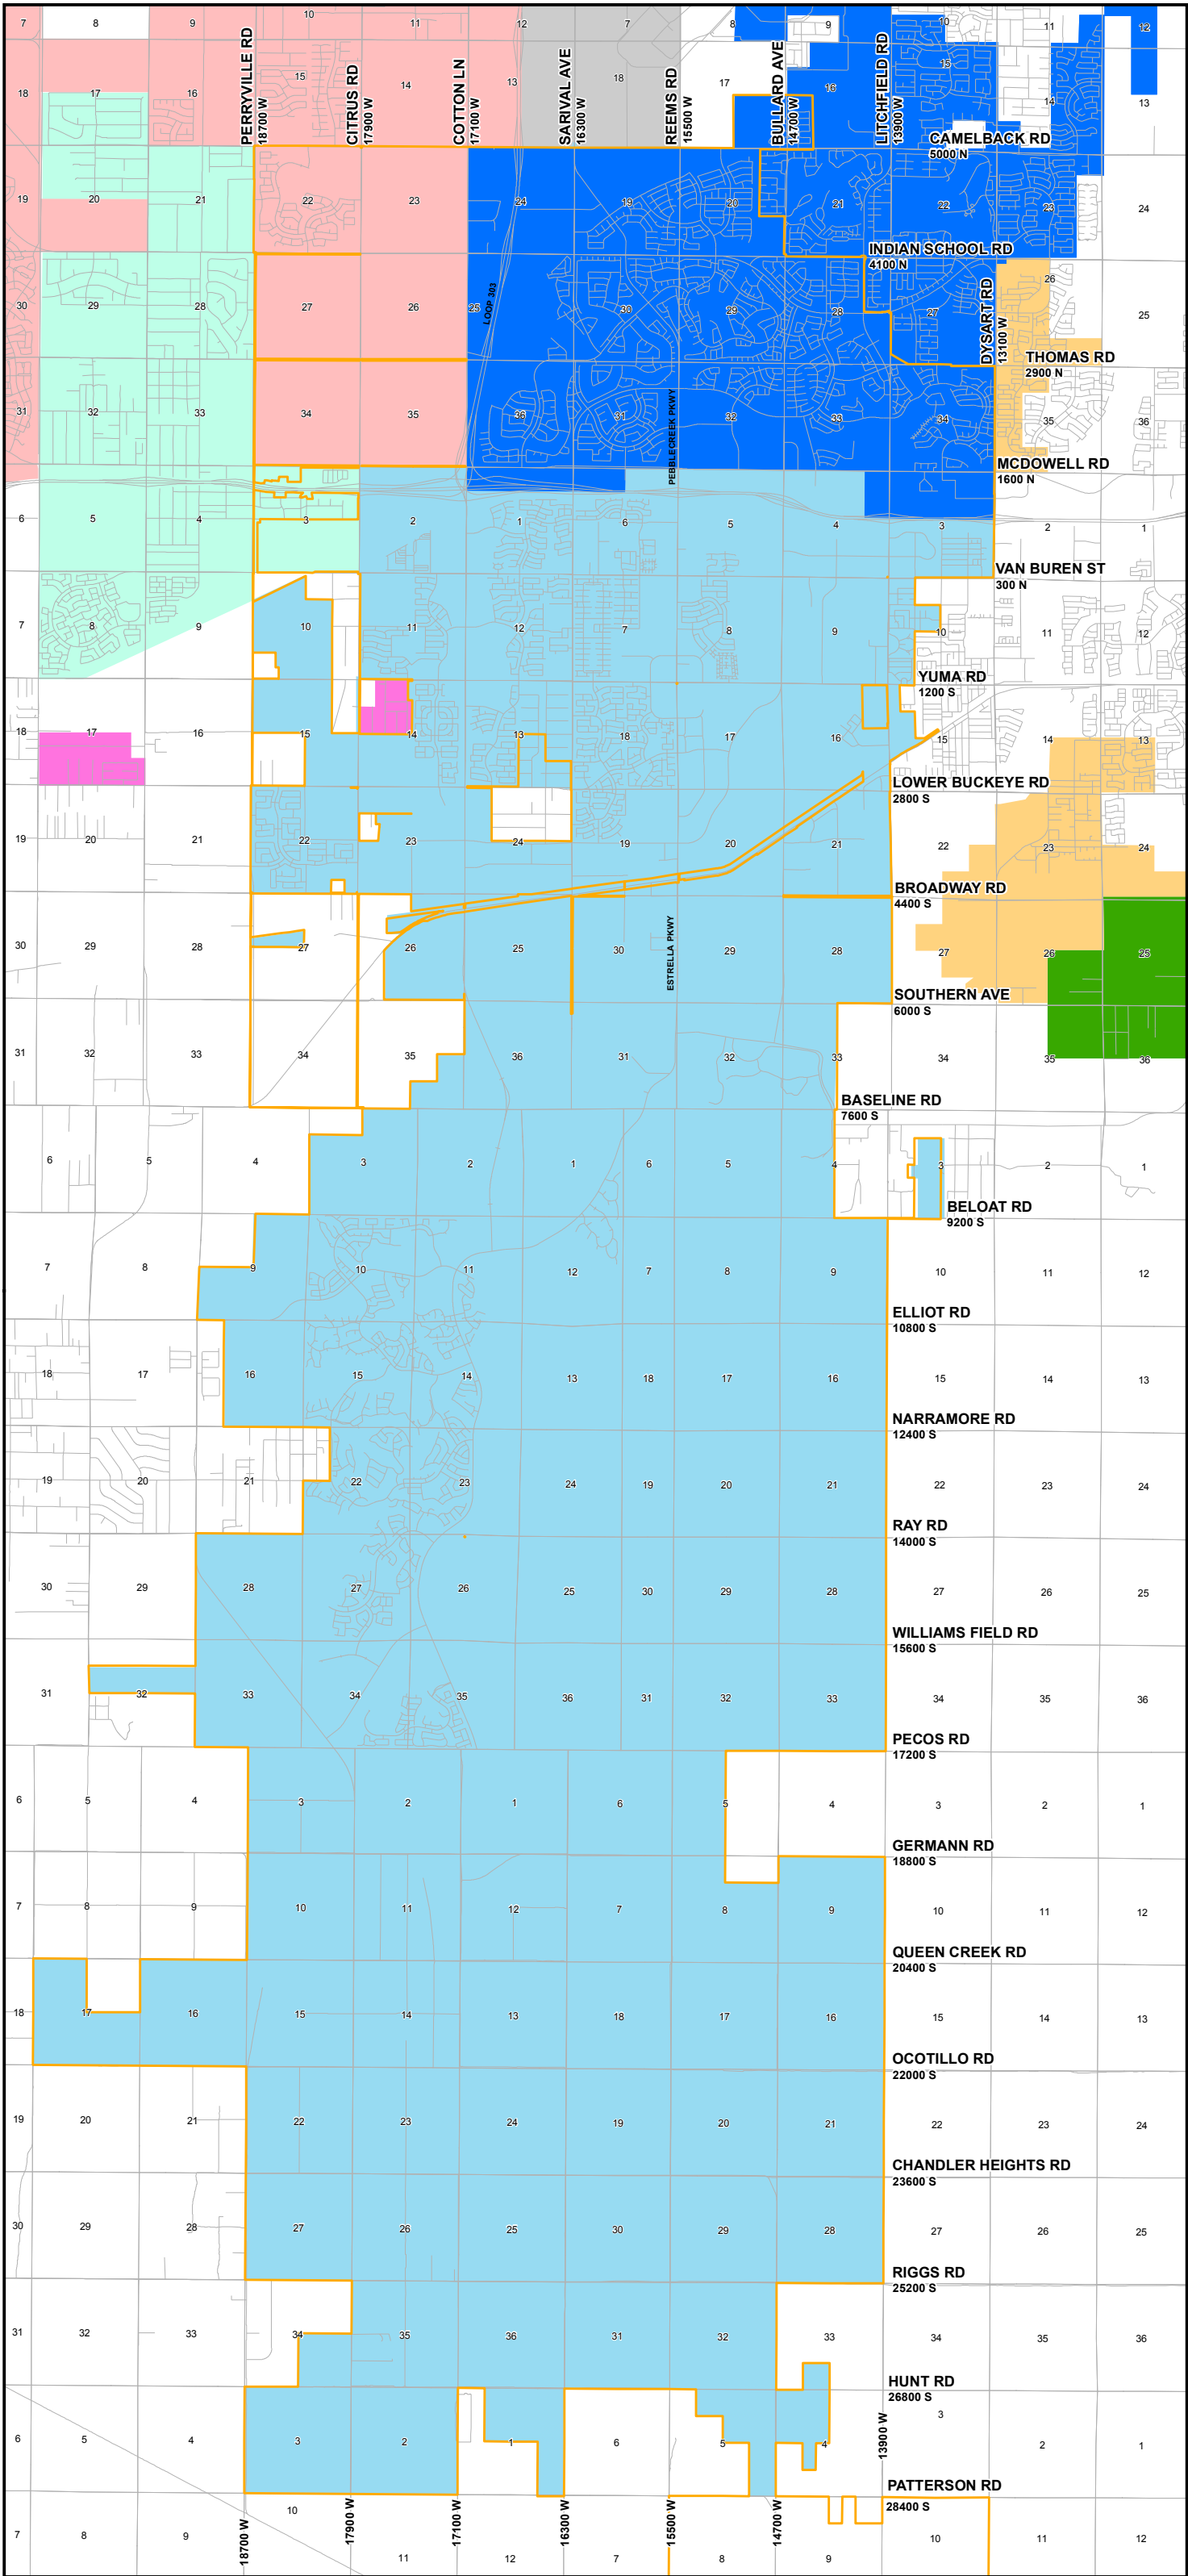

# REGIONAL WATER SERVICE AREA MAP

## Legend

City Boundary

## Water Service Areas

### PROVIDER

- Goodyear
- Liberty Water
- EPCOR Water Arizona, Inc.
- Arizona Water Co.
- Avondale
- Utility of Greater Buckeye Inc.
- Adaman Mutual Water Co.
- Rigby Water Co.