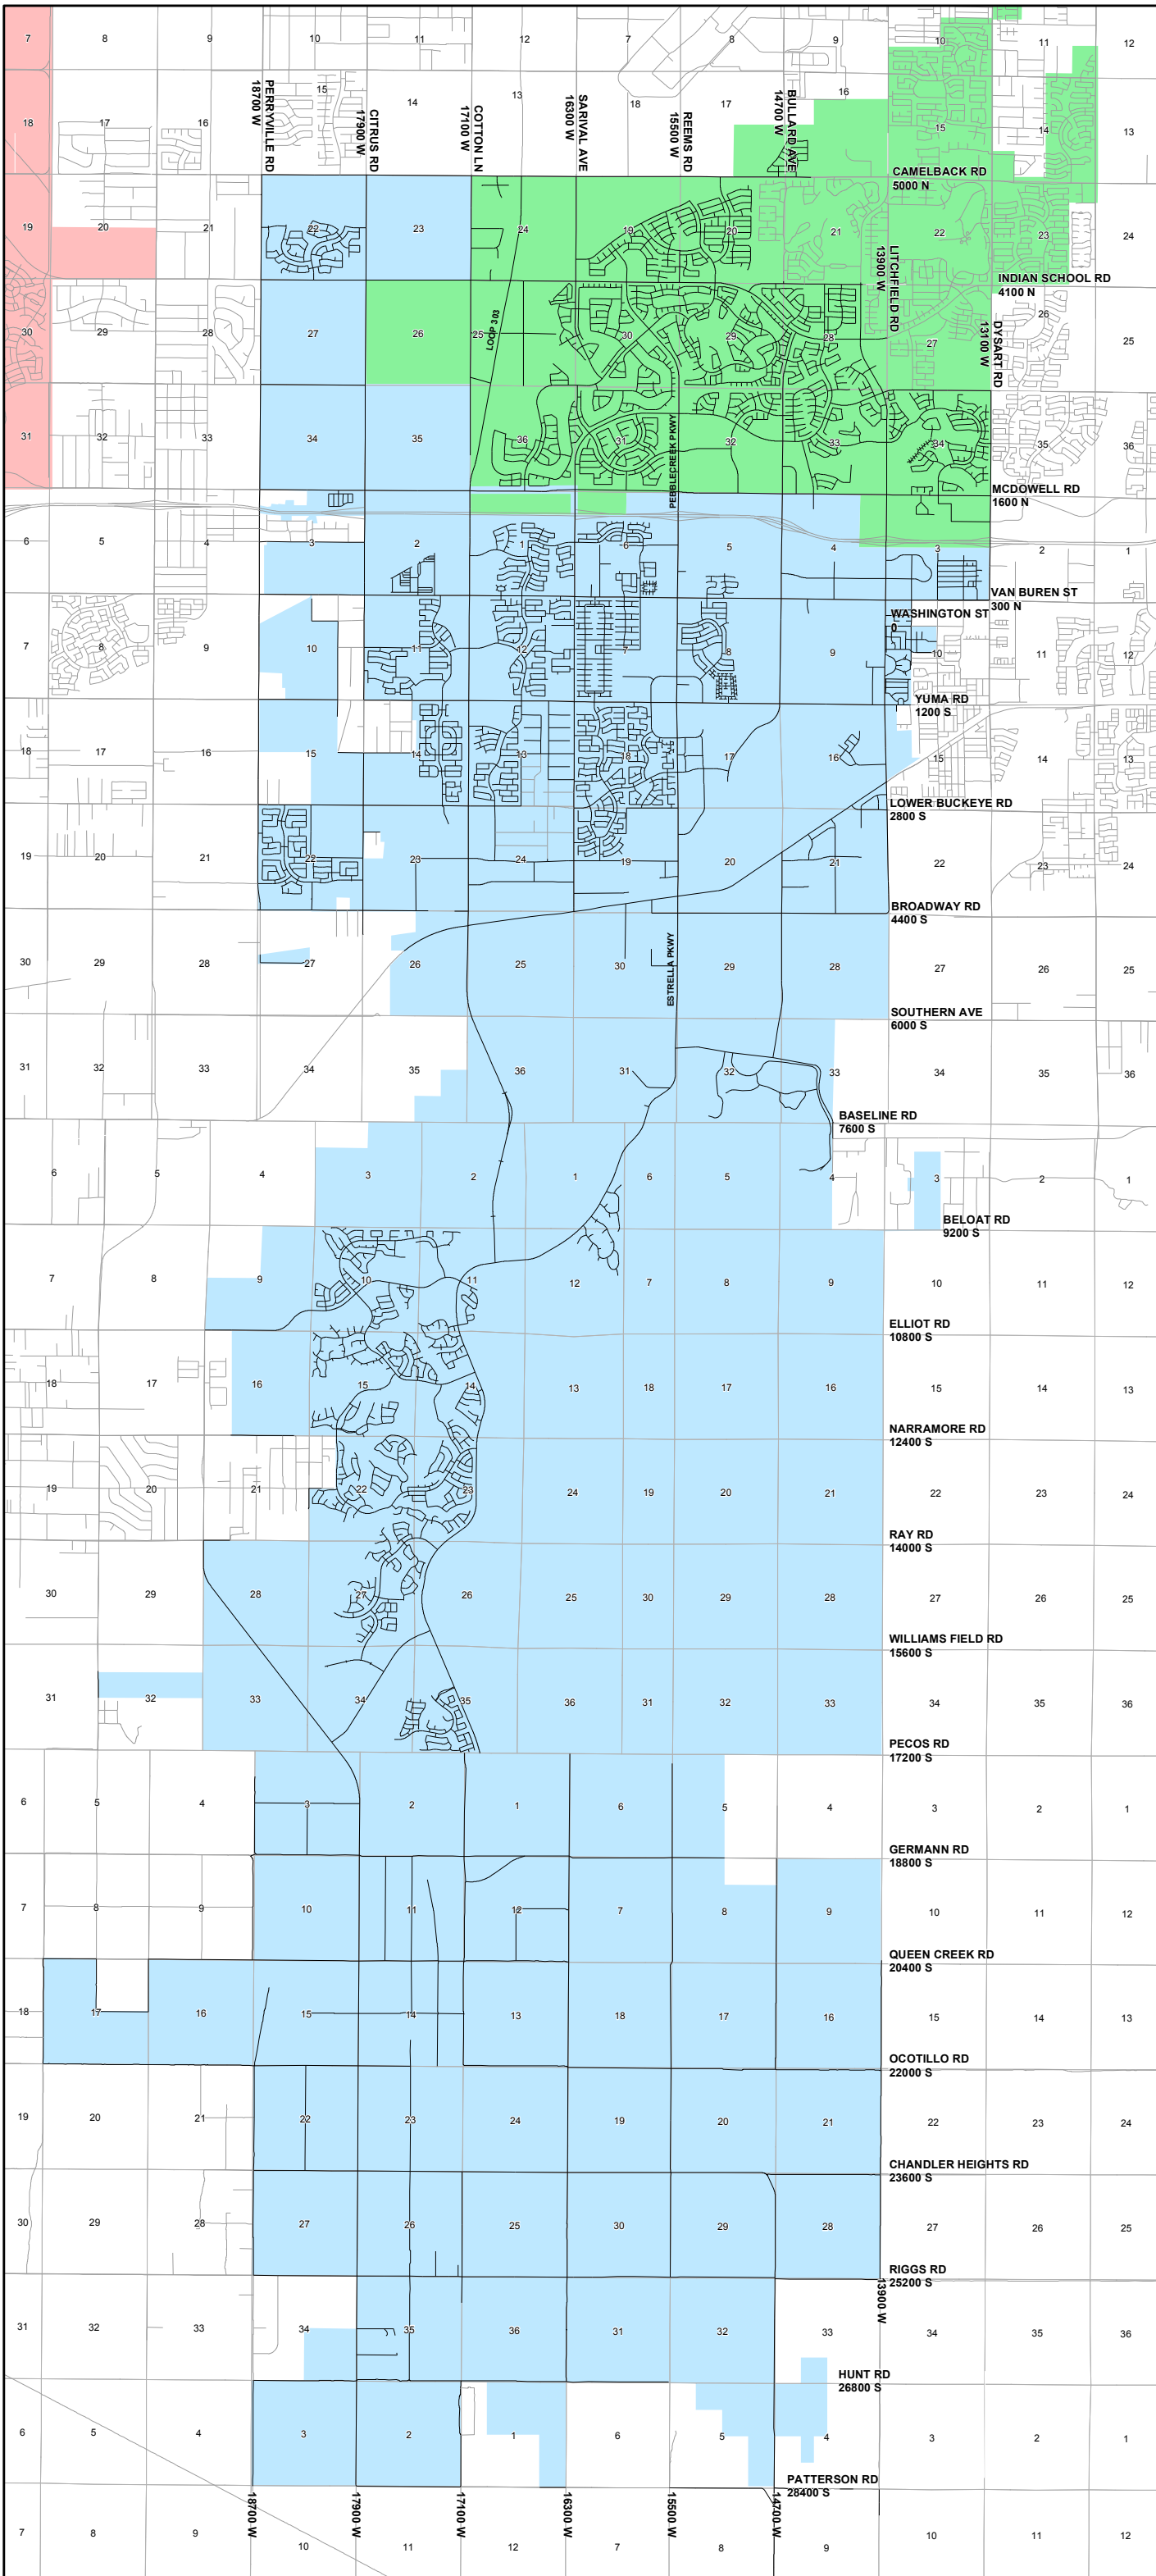

REGIONAL SEWER SERVICE AREA MAP

Legend

Sewer Service Areas PROVIDER

- Liberty Water
- Goodyear
- Arizona American Water Co.