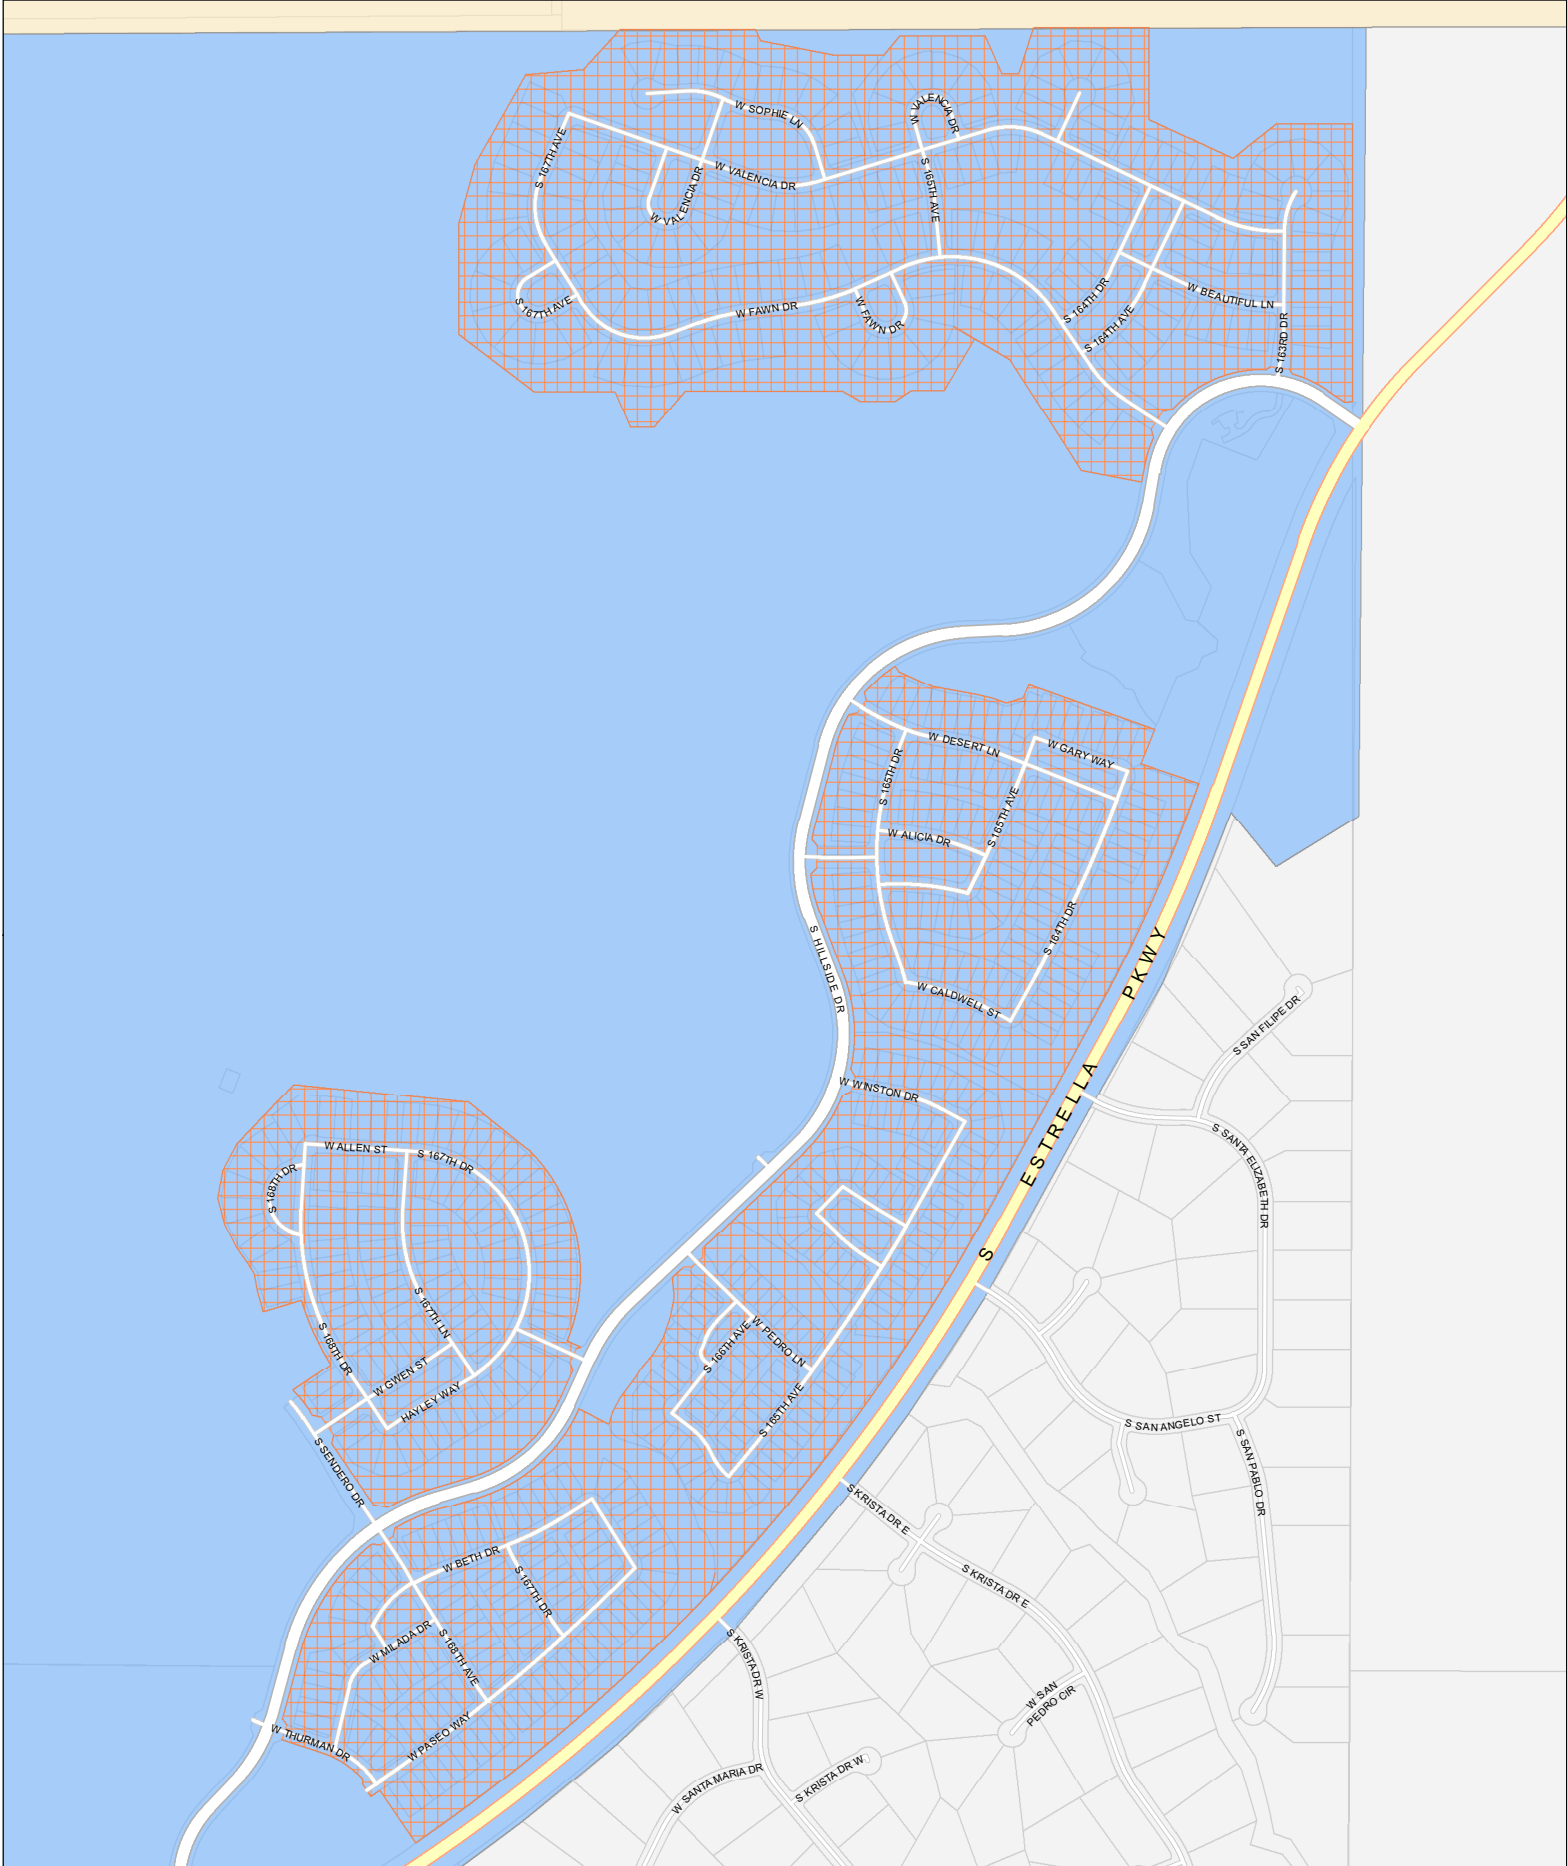

Community Facility Districts

Lucero Assessment District #1 (Square Hatched)

Print Date: 7/16/2019

Legend

- Freeway/Highway
- Collector
- City Limits
- Estrella Mountain Ranch District
- Lucero Assessment District #1
- Arterial
- Residential
- Parcel
- King Ranch District