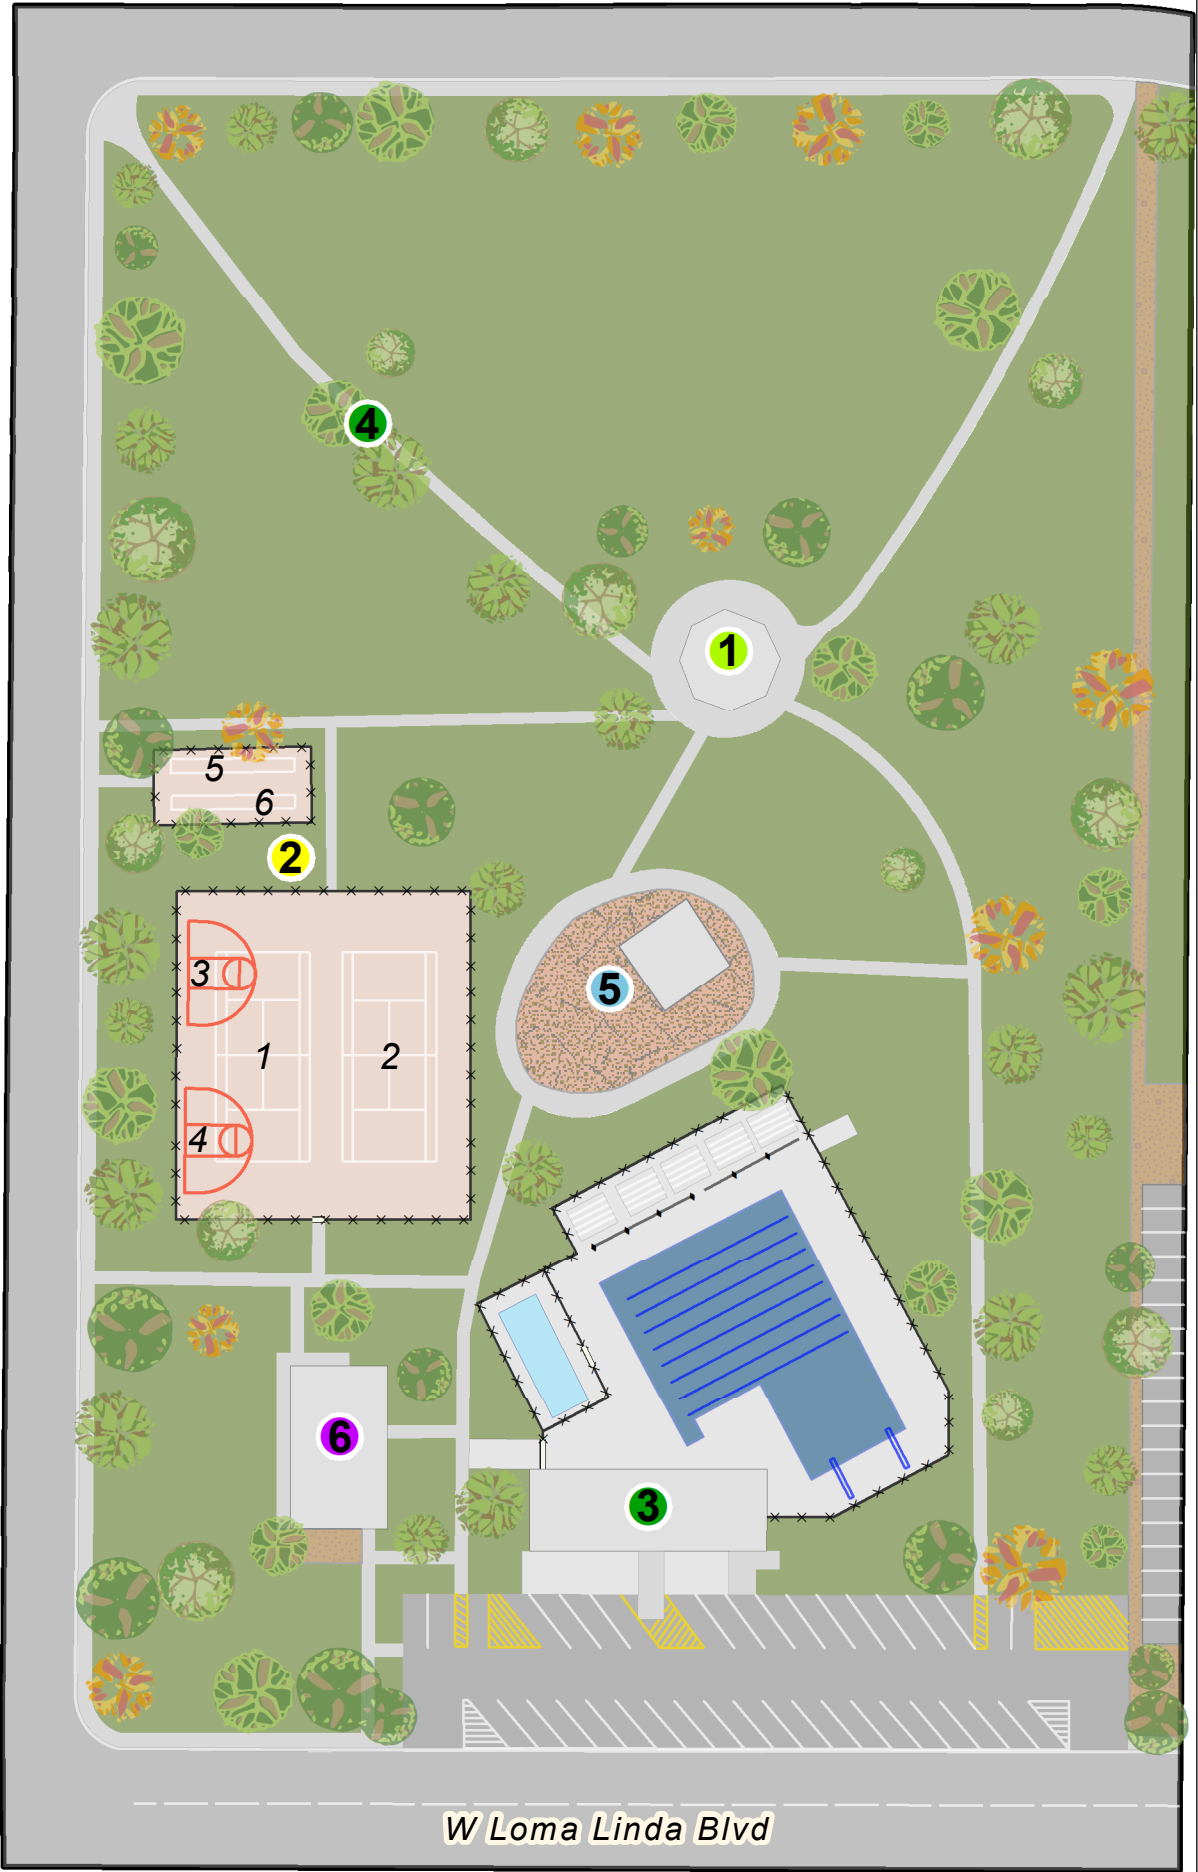

Loma Linda Park

400 E Loma Linda Blvd
36 dedicated spaces and on street parking

Location

- **RAMADA**
1 Large Ramada
- **SPORTS**
2 Multi use court
Tennis Courts (#1-2)
Basketball 1/2 court (#3-4)
Horse Shoe court (#5-6)
- **FAMILY RECREATION**
3 Aquatic Facility (8 lanes @ 25 yards, diving well)
4 Walking Path
- **PLAYGROUNDS**
5 Playground
- **OTHER**
6 Community Center Facility (60 person capacity)

W Loma Linda Blvd