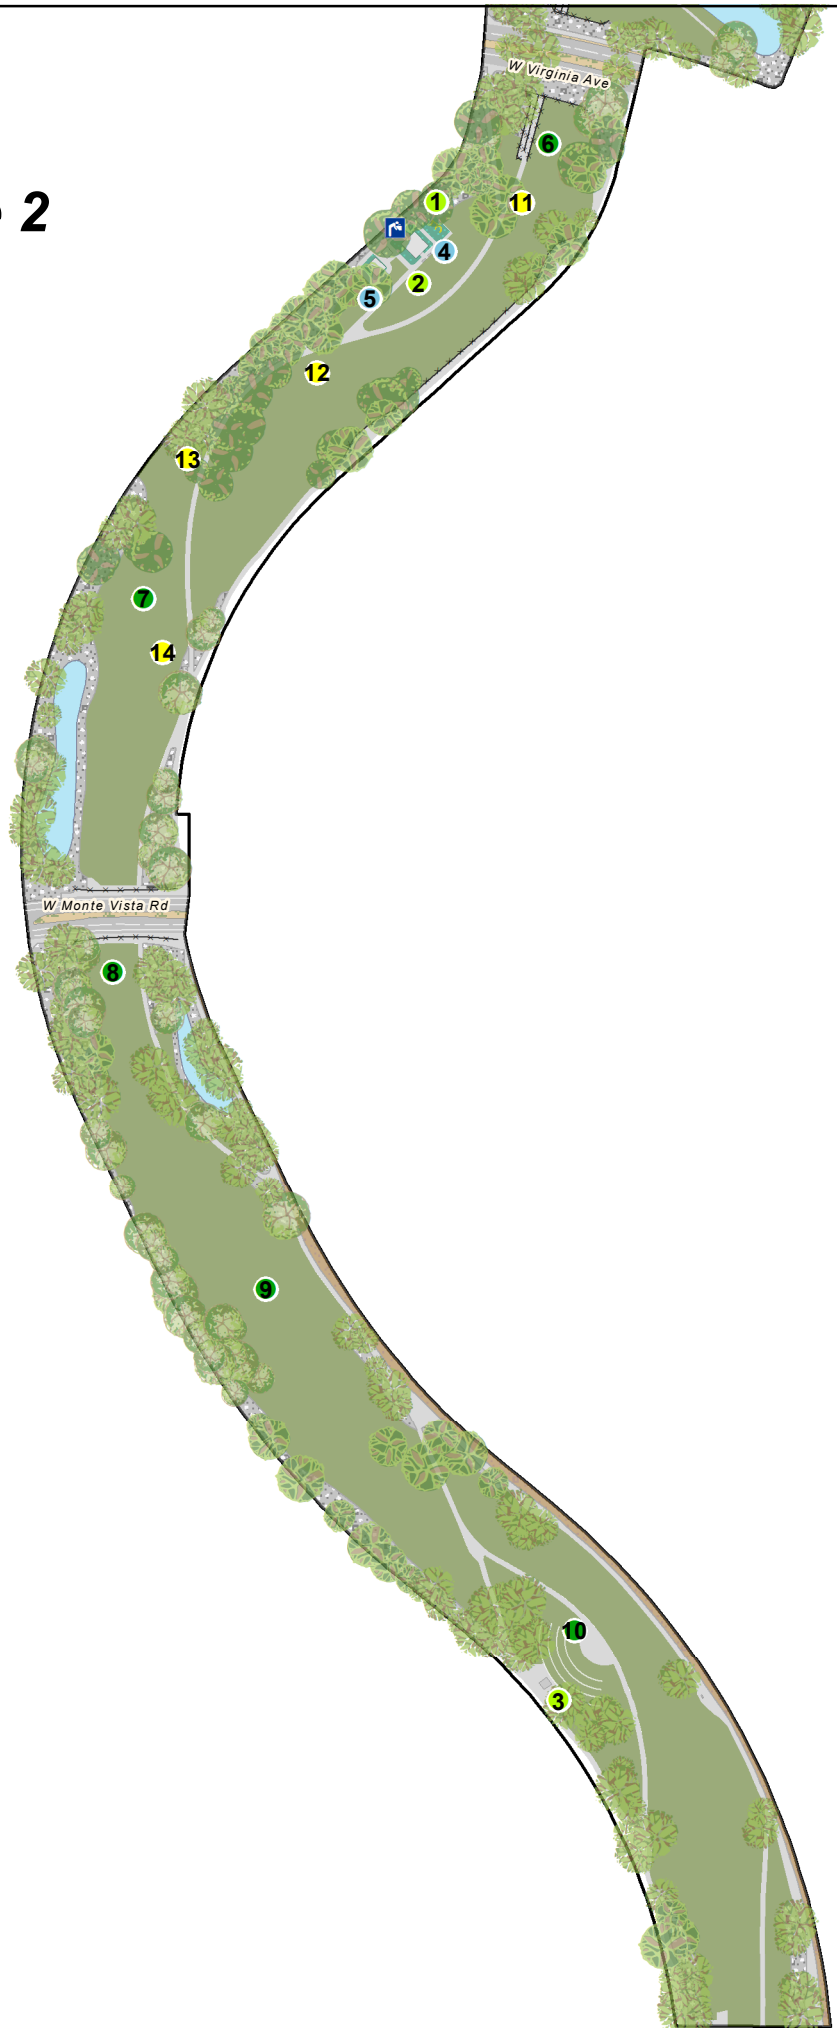

Bullard Wash Park Phase 2

W Virginia Ave @ N 152nd Dr

On street parking

Location

- **RAMADA**
1 - 3 Ramadas
- **PLAYGROUNDS**
4 - 5 Tot Lot Areas
- **FAMILY RECREATION**
6 Traffic-Free Path (Virginia)
7 Walking Path (1 mi)
8 Traffic-Free Path (Monte Vista)
9 Open Park Space
10 Amphitheater
- **SPORTS**
11 - 14 Fitness Stations
- DRINKING FOUNTAIN**