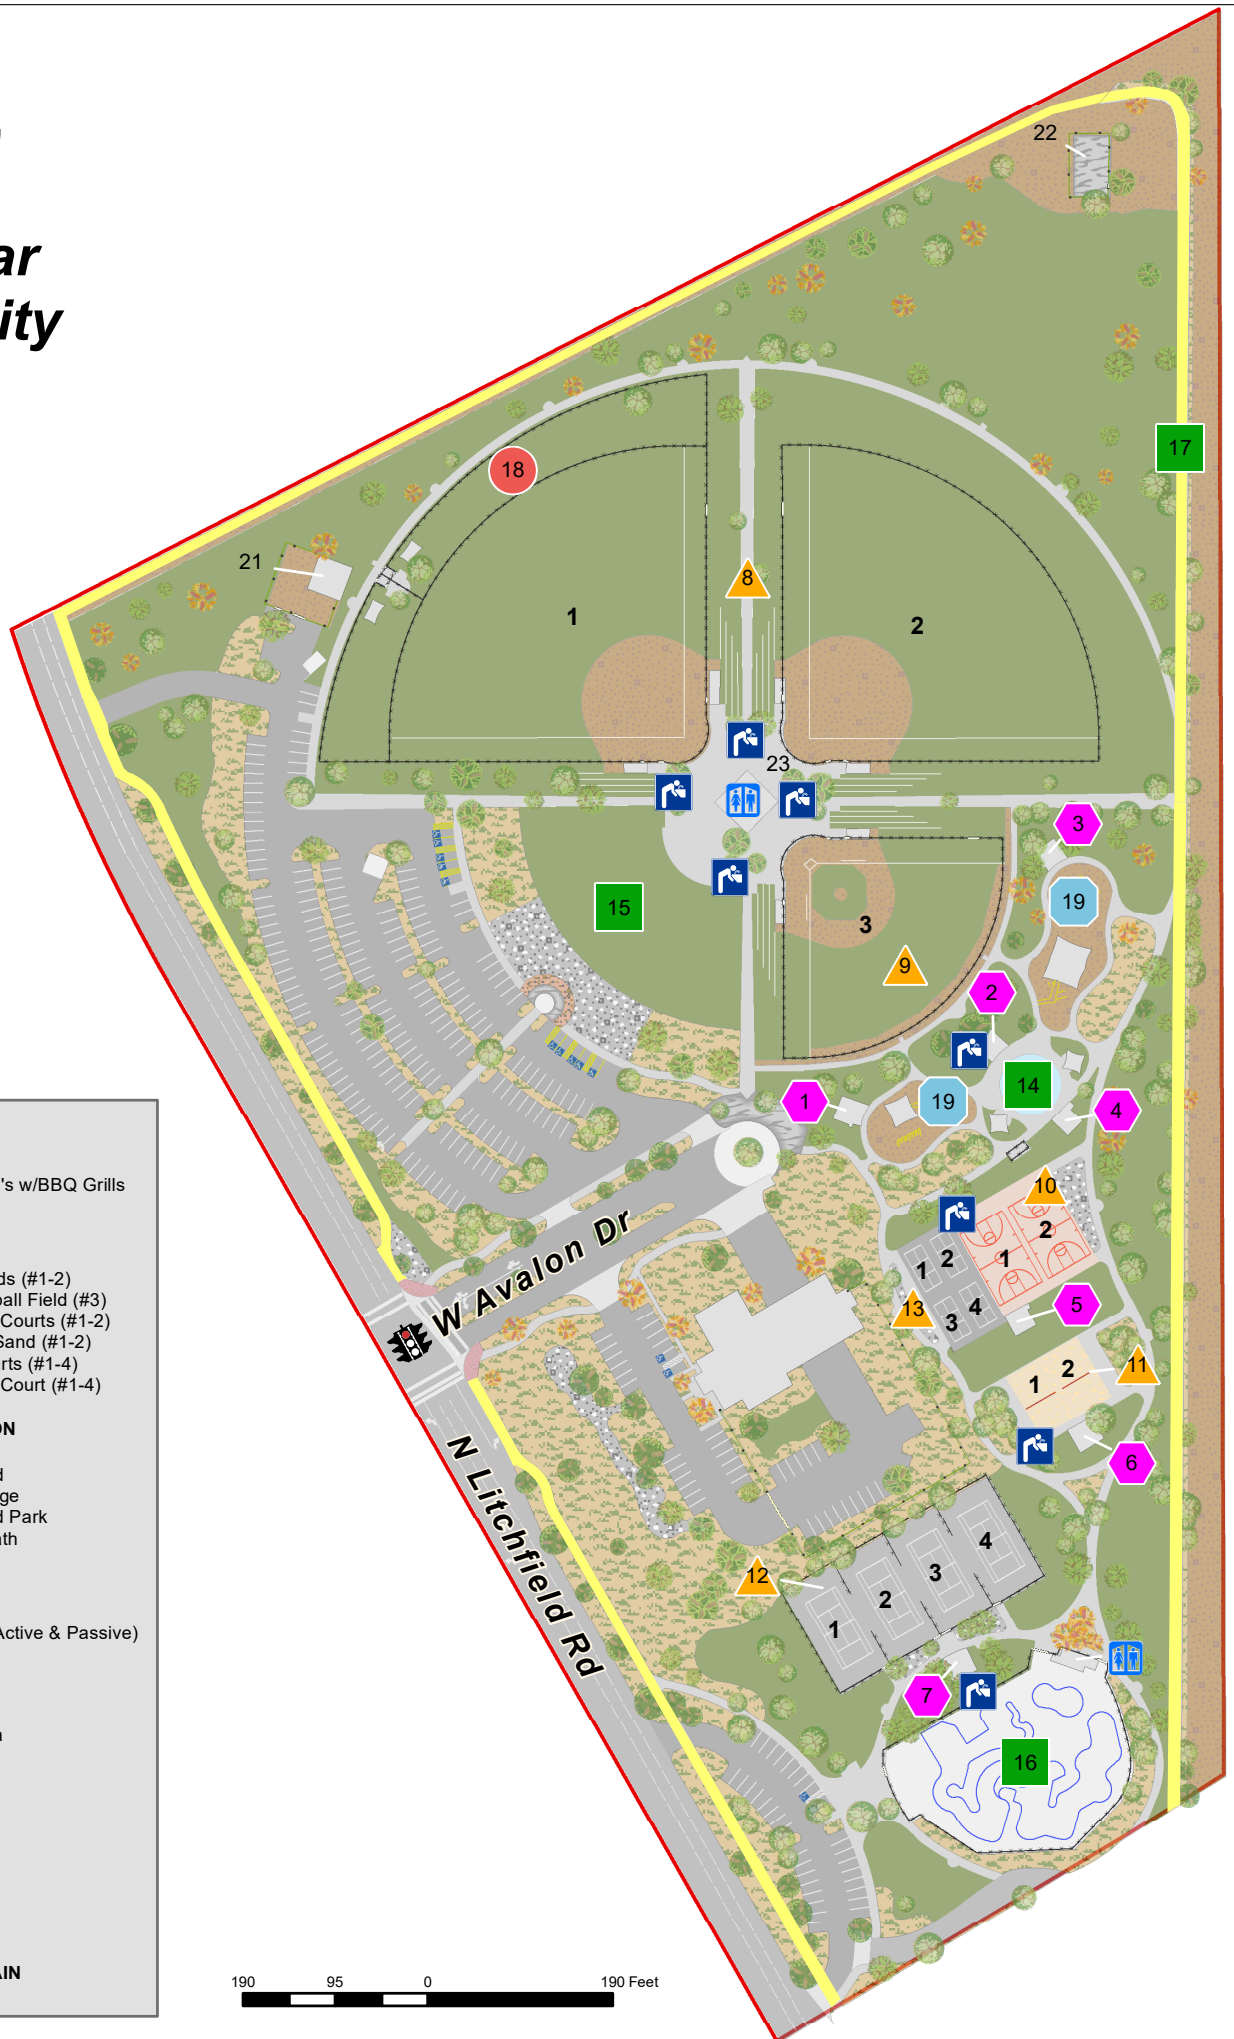

Goodyear Community Park

	RAMADA
	1 - 7 Ramada's w/BBQ Grills
	SPORTS
	8 Softball Fields (#1-2) 9 Youth Baseball Field (#3) 10 Basketball Courts (#1-2) 11 Volleyball-Sand (#1-2) 12 Tennis Courts (#1-4) 13 Pickle Ball Court (#1-4)
	FAMILY RECREATION
	14 Splash Pad 15 Plaza / Stage 16 Skateboard Park 17 Walking Path
	DOG PARK
	18 Dog Park (Active & Passive)
	PLAYGROUNDS
	19 Tot Lot Area 20 Playground
	1 MILE TRAIL
	RESTROOMS
	DRINKING FOUNTAIN