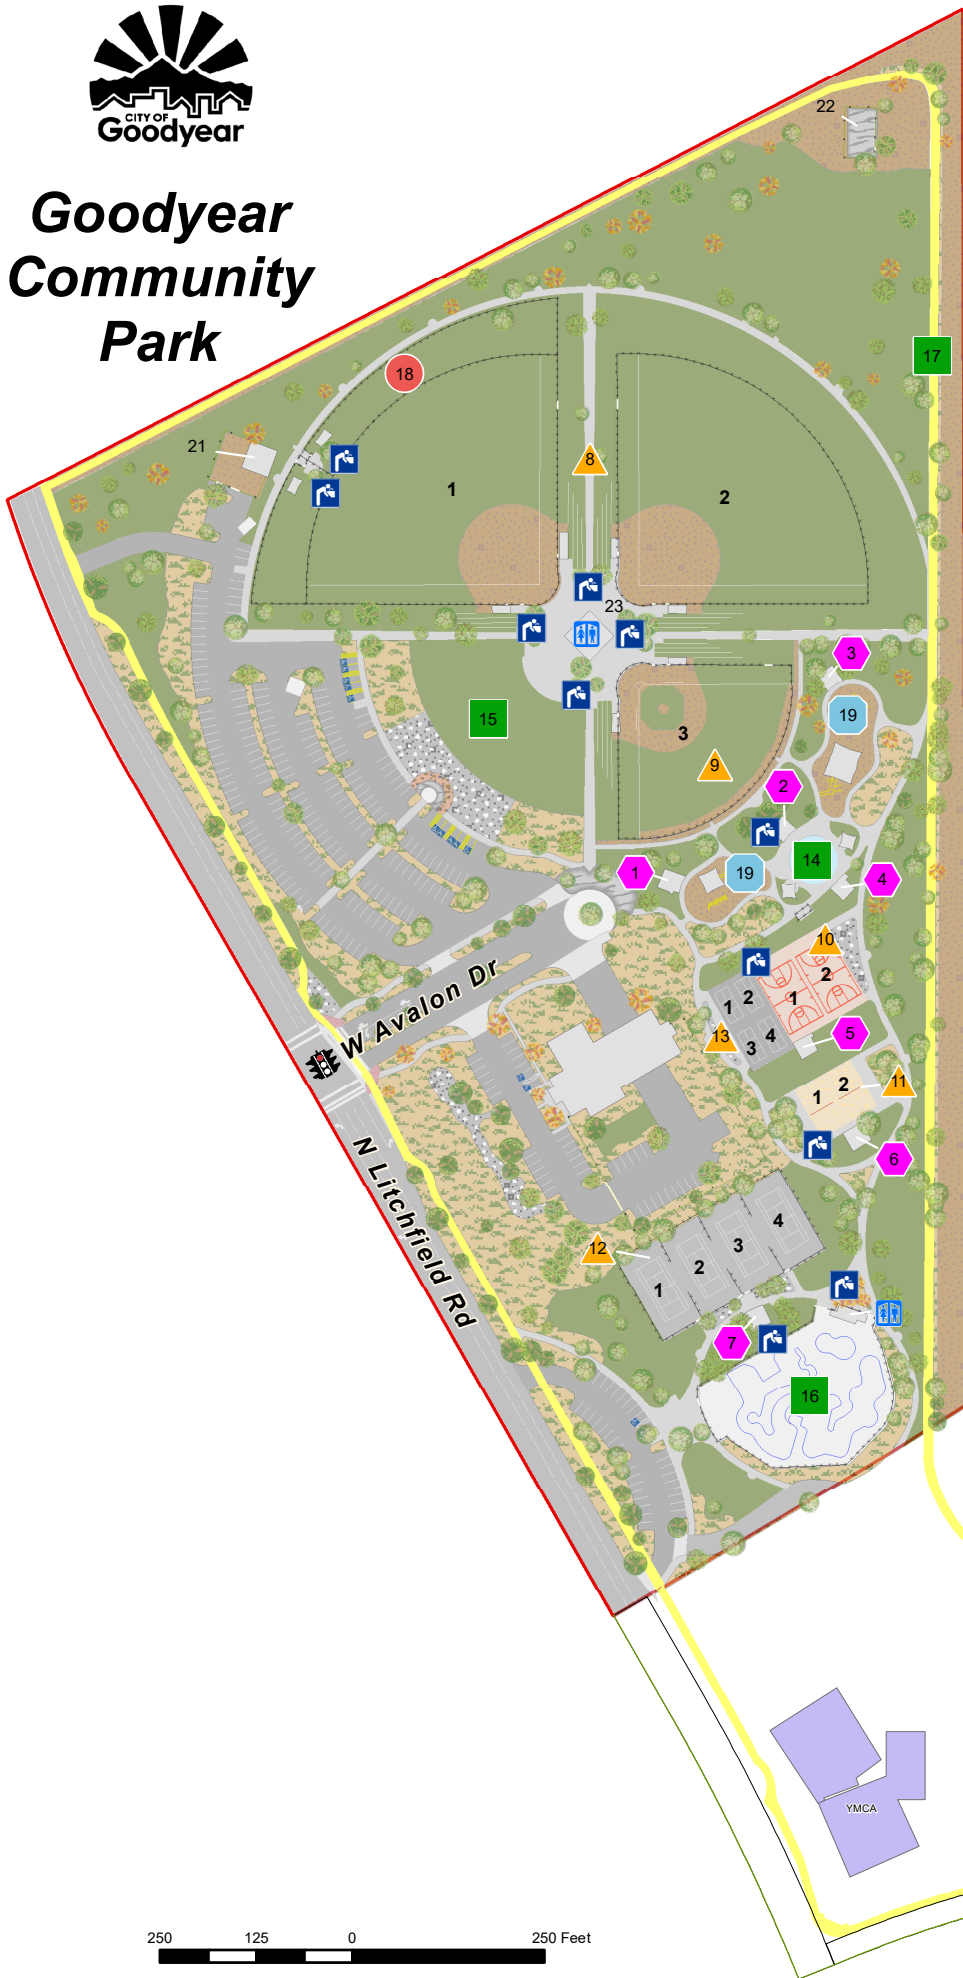

Goodyear Community Park

	RAMADA
	1 - 7 Ramada's w/BBQ Grills
	SPORTS
	8 Softball Fields (#1-2)
	9 Youth Baseball Field (#3)
	10 Basketball Courts (#1-2)
	11 Volleyball-Sand (#1-2)
	12 Tennis Courts (#1-4)
	13 Pickle Ball Court (#1-4)
	FAMILY RECREATION
	14 Splash Pad
	15 Plaza / Stage
	16 Skateboard Park
	17 Walking Path
	DOG PARK
	18 Dog Park (Active & Passive)
	PLAYGROUNDS
	19 Tot Lot Area
	20 Playground
	1 MILE TRAIL
	RESTROOMS
	DRINKING FOUNTAIN