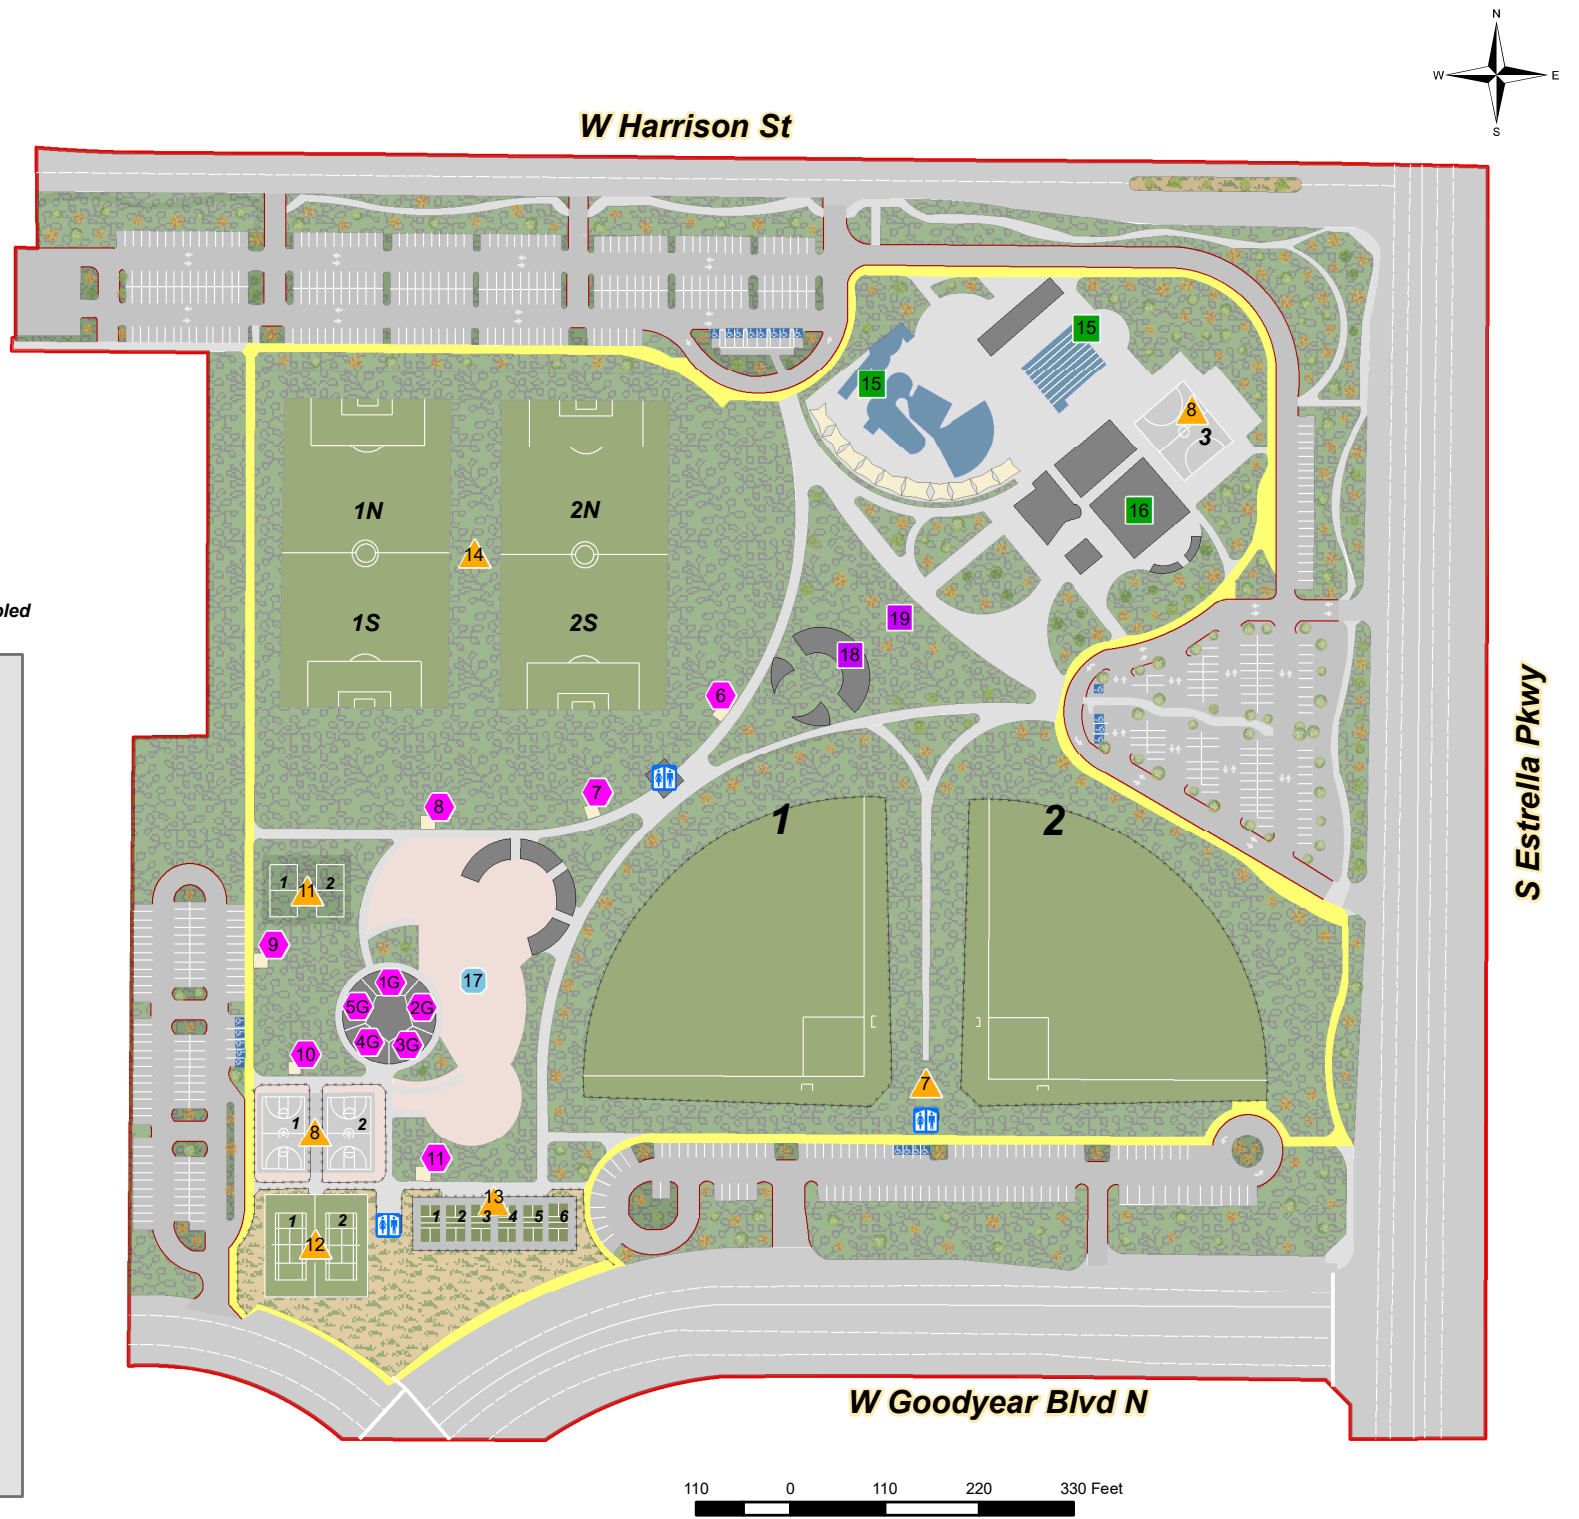

# Goodyear Recreation Campus

420 S Estrella Pkwy

648 dedicated parking spaces with 18 disabled

Date: 7/12/2023

-  **RAMADA**  
1 - 5 Group Ramadas  
6 - 11 Ramadas
-  **SPORTS**  
7 Baseball Fields (#1-2)  
8-10 Basketball Courts (#1-3)  
11 Volleyball-Sand (#1-2)  
12 Tennis Courts (#1-2)  
13 Pickle Ball Court (#1-6)  
14 Soccer Fields (#1N-2S)
-  **FAMILY RECREATION**  
15 Aquatic Center  
16 Recreation Center
-  **PLAYGROUNDS**  
17 Playground
-  **OTHER**  
18 Art Plaza  
19 Great Lawn
-  **1 MILE TRAIL**
-  **RESTROOMS**
-  **DRINKING FOUNTAIN**

W Goodyear Blvd N

S Estrella Pkwy